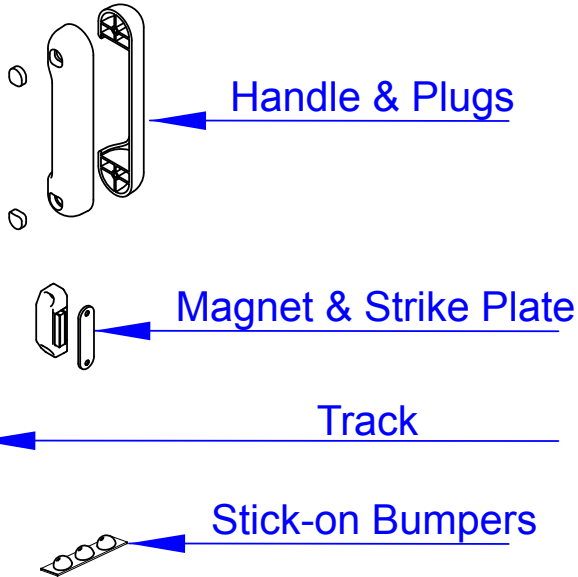

Mirage Retractable Screen Details - Door Hardware

HARDWARE AND PARTS SUPPLIED WITH UNIT

Fasteners

- 6 - Track and Magnet Screws
- 6 - Self Drilling Track and Magnet Screws
- 2 - Strike Plate - Pull Bar Screws
- 2 - Strike Plate - Wood Screws
- 2 - Handle Screws
- 2 - Housing Screws