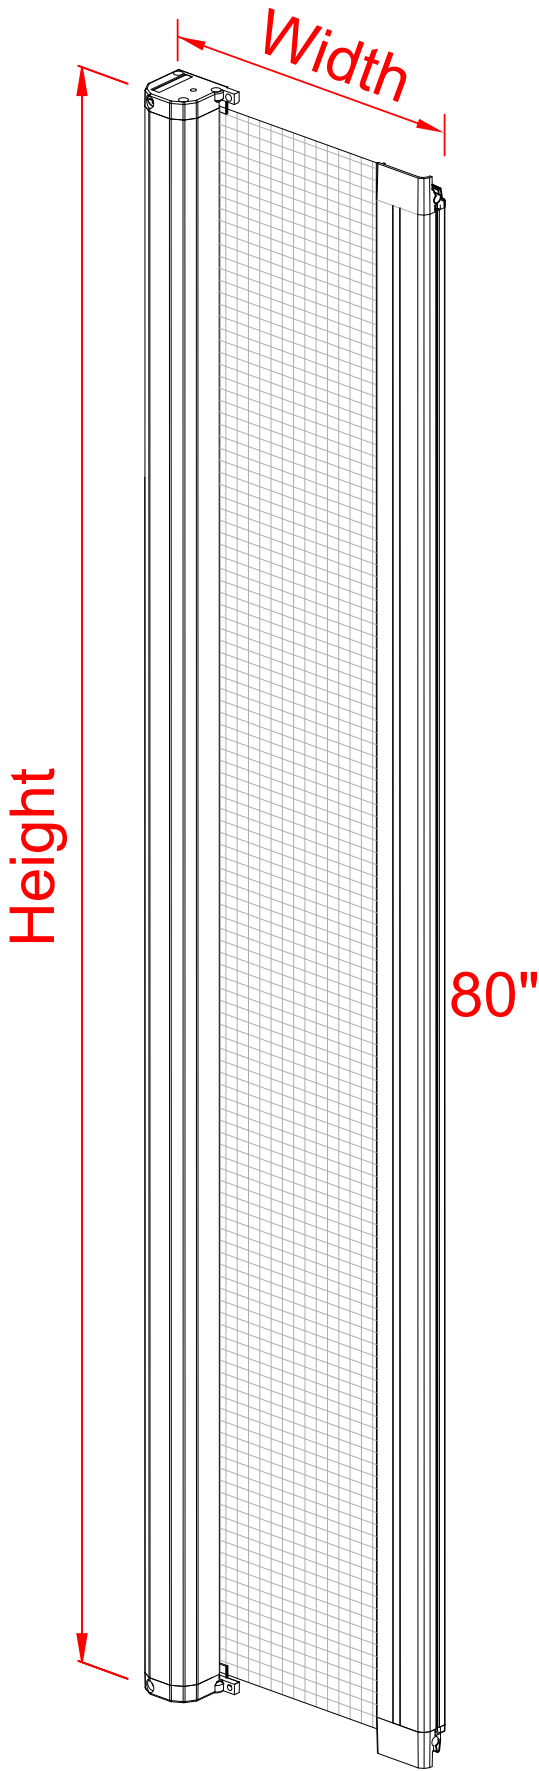

Mirage Retractable Screen Details - Door Hardware

HARDWARE AND PARTS SUPPLIED WITH UNIT

Fasteners

- 6 - Track and Magnet Screws
- 6 - Self Drilling Track and Magnet Screws
- 2 - Strike Plate - Pull Bar Screws
- 2 - Strike Plate - Wood Screws
- 2 - Handle Screws
- 2 - Housing Screws