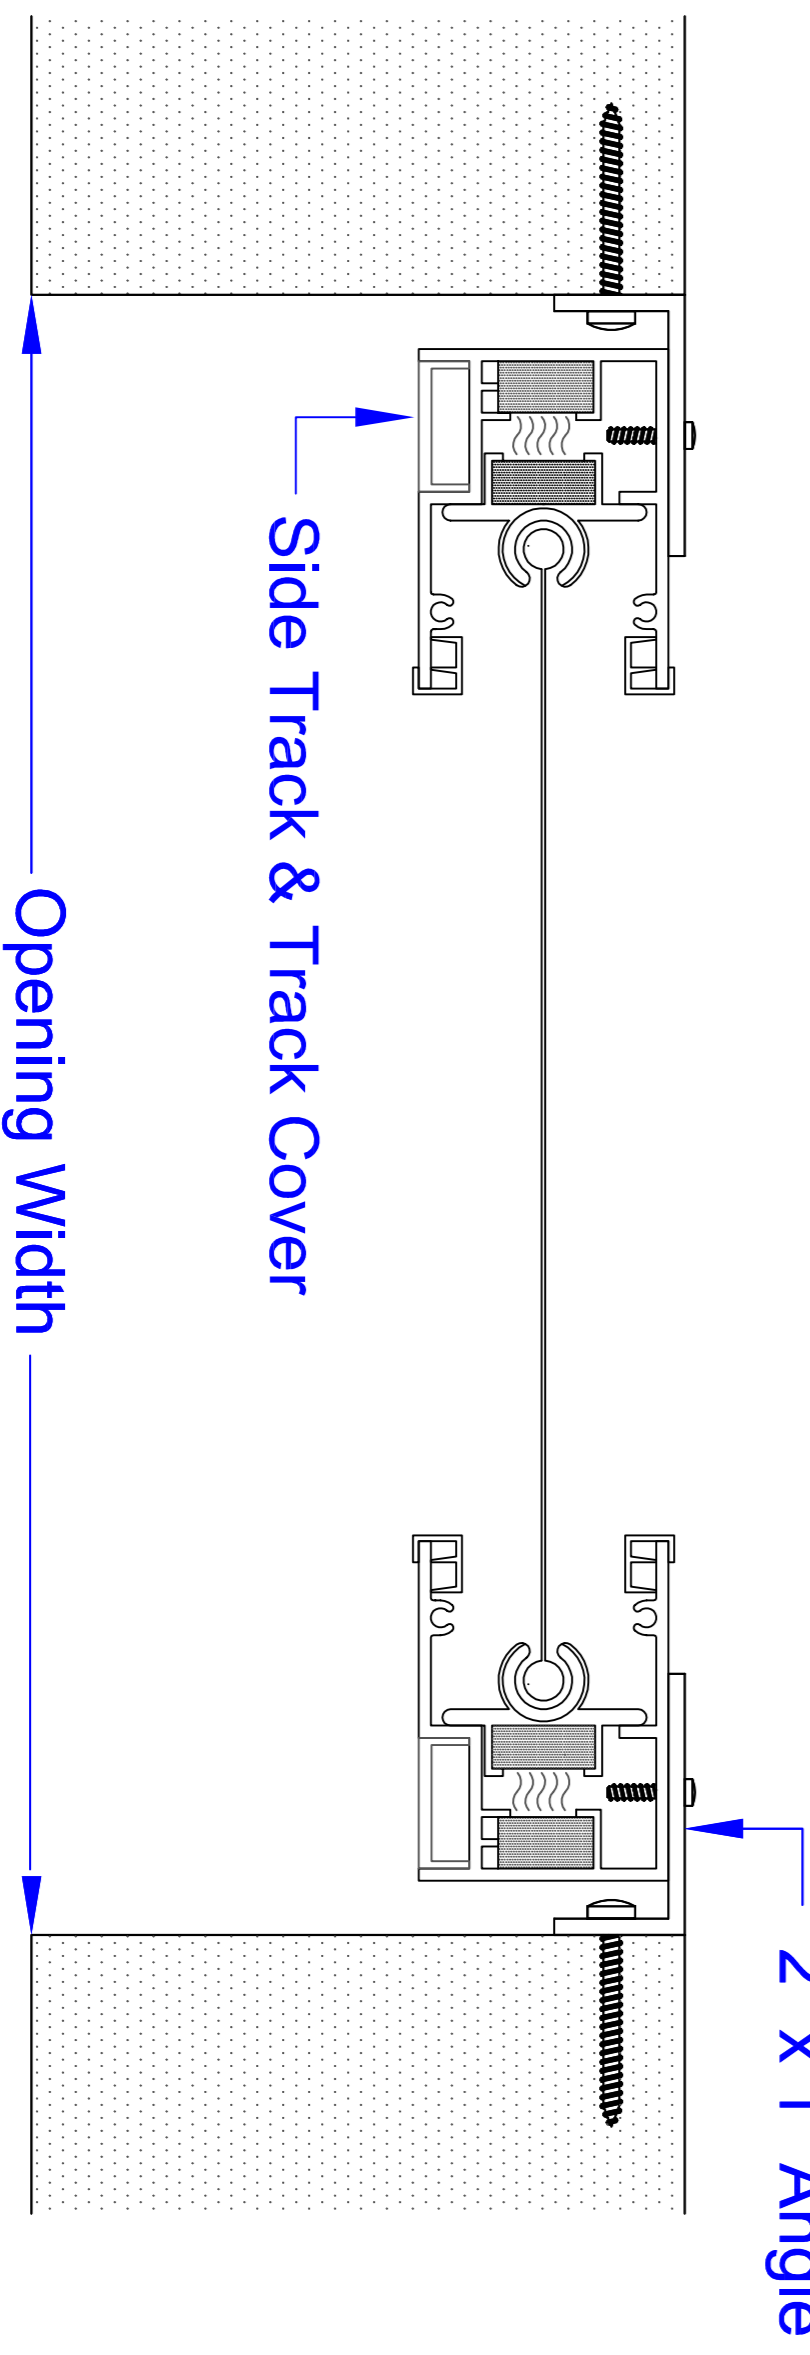

Horizon 5500 Installation Specification

Inside Mount, Under Header, Standard Side Tracks

Front View

Side View

Cassette & Weight Bar Detail

Side Track Detail

Operators

- * Single channel hand-held remote control.
- * Multi-channel hand-held remote control.

Screen Systems Inc.

| Item# | Quantity | Title/Name, designation, material, dimension etc | Article No./Reference |
|-----------------------|------------|--|-----------------------|
| Designed by | Checked by | Approved by - date | Filename |
| Peter Siemens | PS | PS - 27/07/2017 | H5500 Inside |
| Mirage Screen Systems | | | H5500 Inside Mount |
| | | | HS500-KT |
| | | | Edition |
| | | | Sheet |