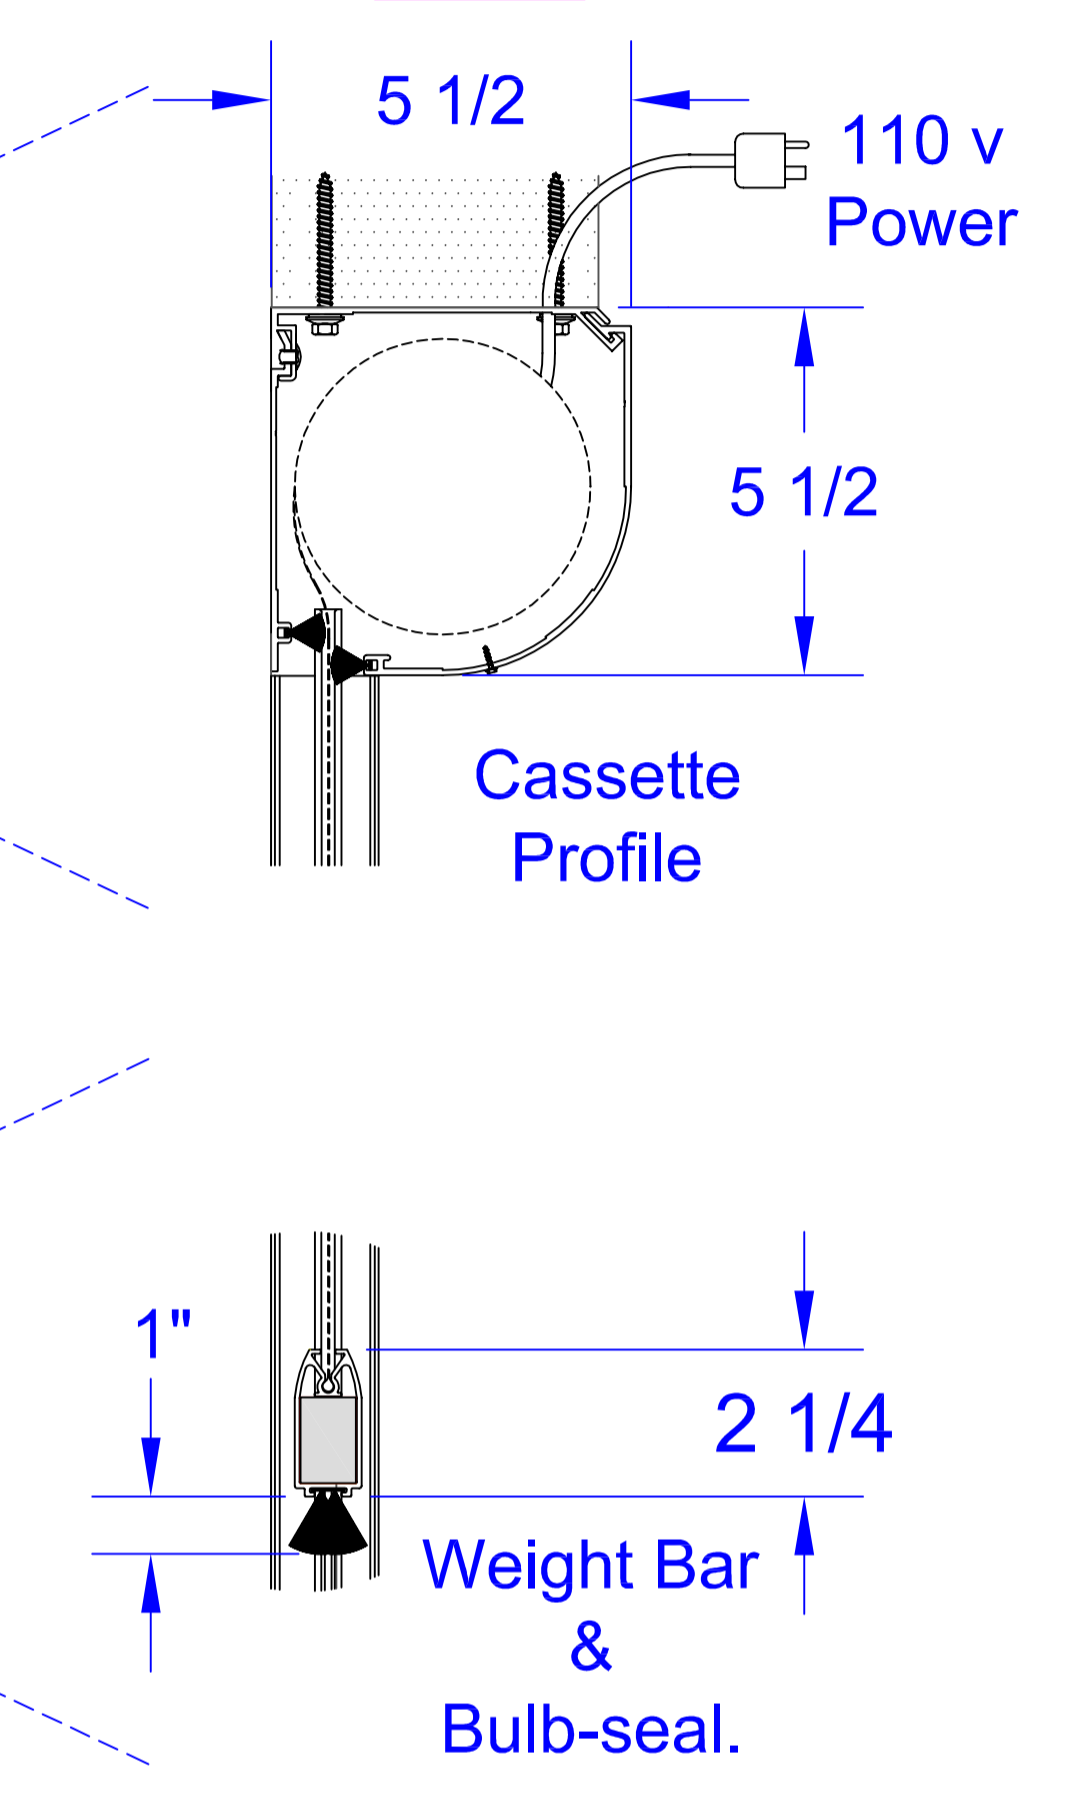

# Horizon 5500 Installation Specification

Inside Mount , Under Header, Standard Side Tracks

Front View

Side View

Cassette & Weight Bar Detail

Side Track Detail

Operators

- \* Single channel hand-held remote control.
- \* Multi-channel hand-held remote control.

Itemref	Quantity	Title/Name, designation, material, dimension etc	Article No./Reference
Designed by Peter Siemens	Checked by PS	Approved by - date PS - 15/12/2014	Filename H5500 Inside
Mirage Screen Systems		H5500 Inside Mount	
		H5500-I	Edition 1
			Sheet 1/1