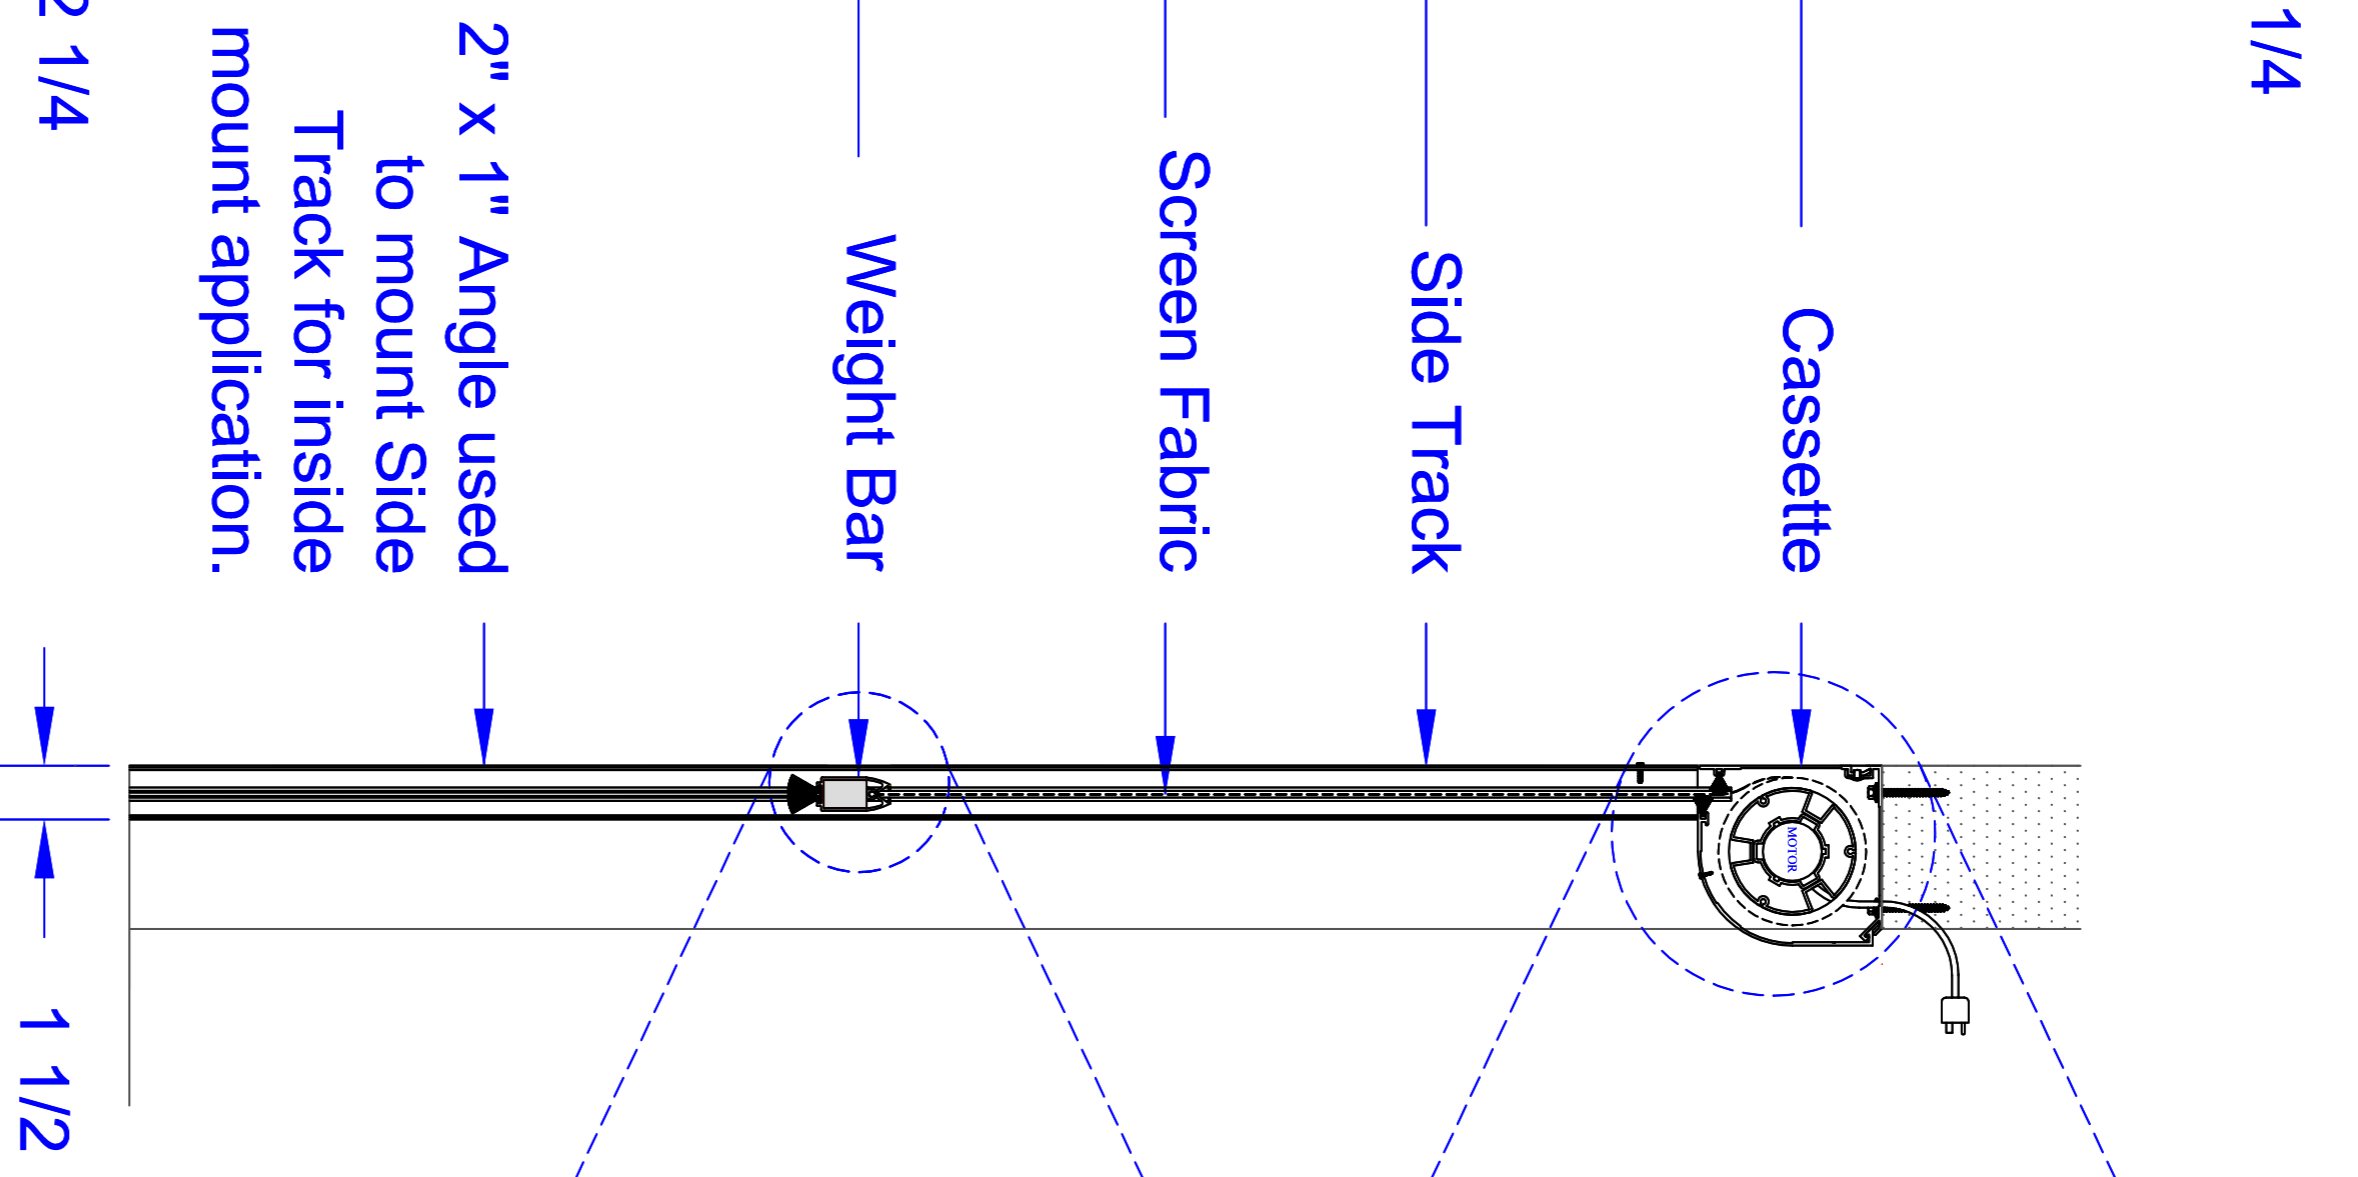

Horizon 5500 Installation Specification

Inside Mount, Under Header, Standard Side Tracks

Front View

Side View

Cassette & Weight Bar Detail

Side Track Detail

Operators

- * Single channel hand-held remote control.
- * Multi-channel hand-held remote control.