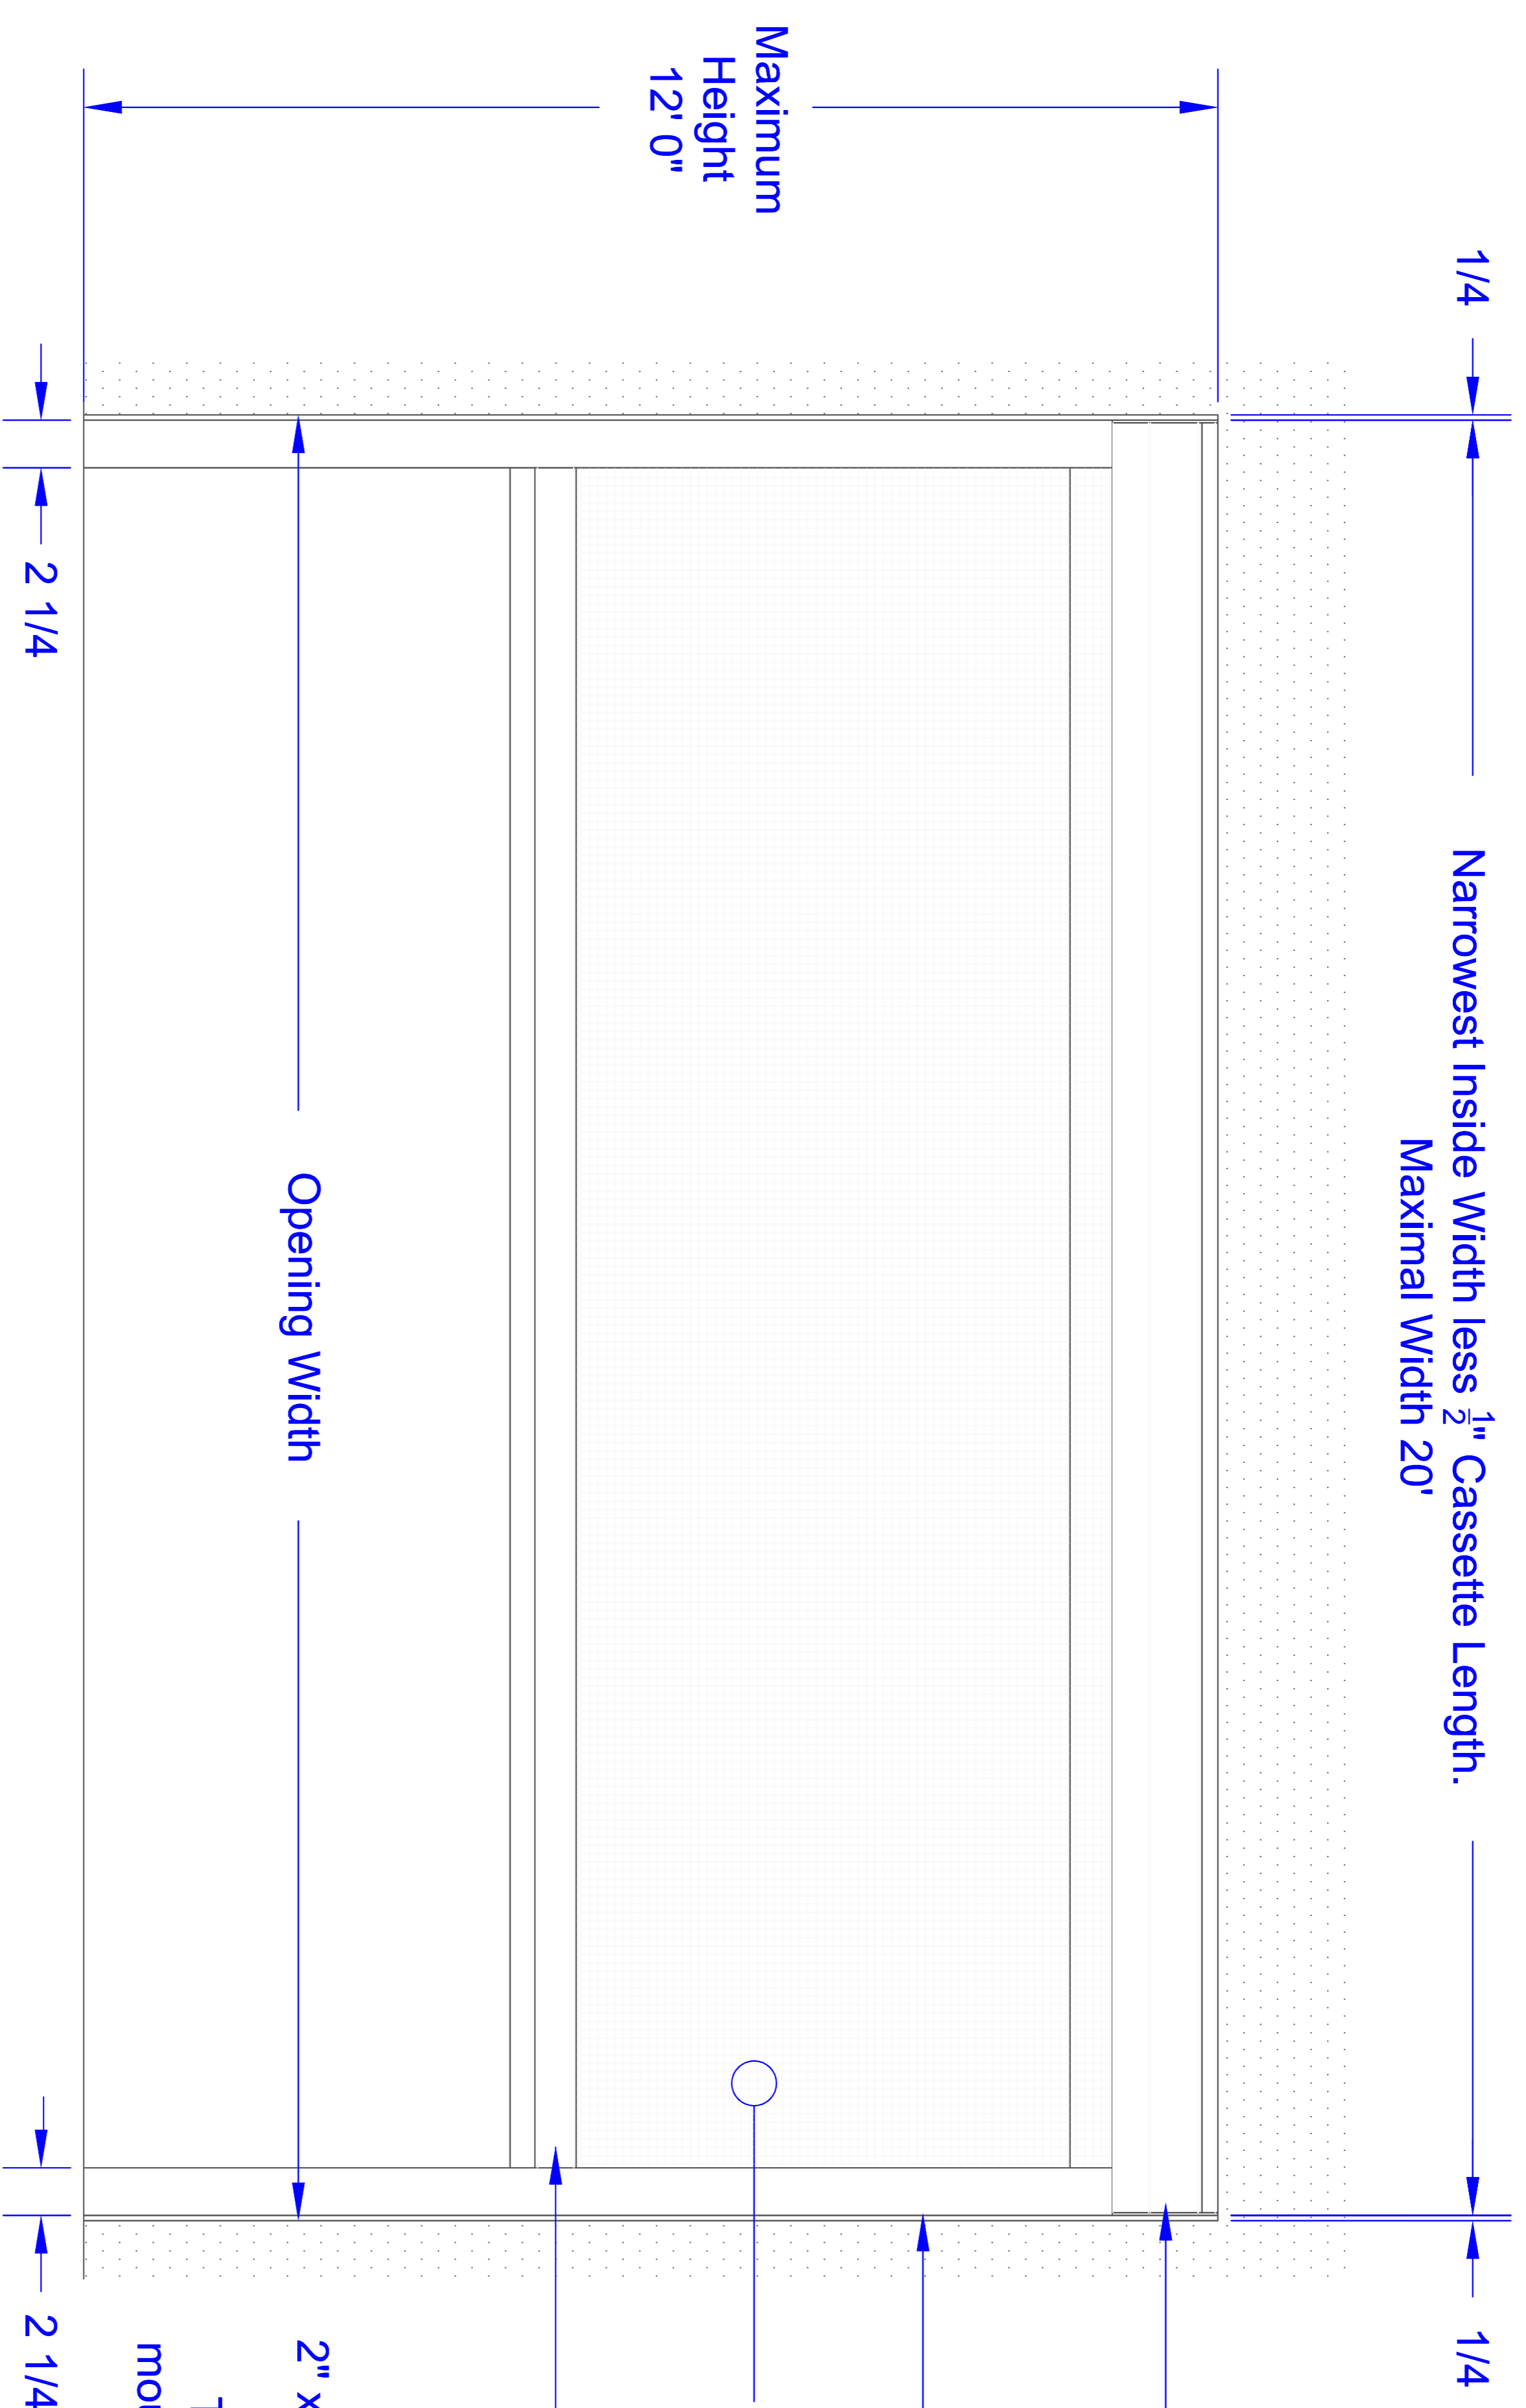

Horizon 5500 Installation Specification

Inside Mount, Under Header, Standard Side Tracks

Front View

Side View

Cassette & Weight Bar Detail

Side Track Detail

Operators

- * Single channel hand-held remote control.
- * Multi-channel hand-held remote control.

Screen Systems Inc.

| Item# | Quantity | Title/Name, designation, material, dimension etc | Article No./Reference |
|-----------------------|------------|--|-----------------------|
| Designed by | Checked by | Approved by - date | Filename |
| Peter Siemens | PS | PS - 27/07/2017 | H5500 Inside |
| Mirage Screen Systems | | | H5500 Inside Mount |
| | | | HS500-KT |
| | | | Edition |
| | | | Sheet |