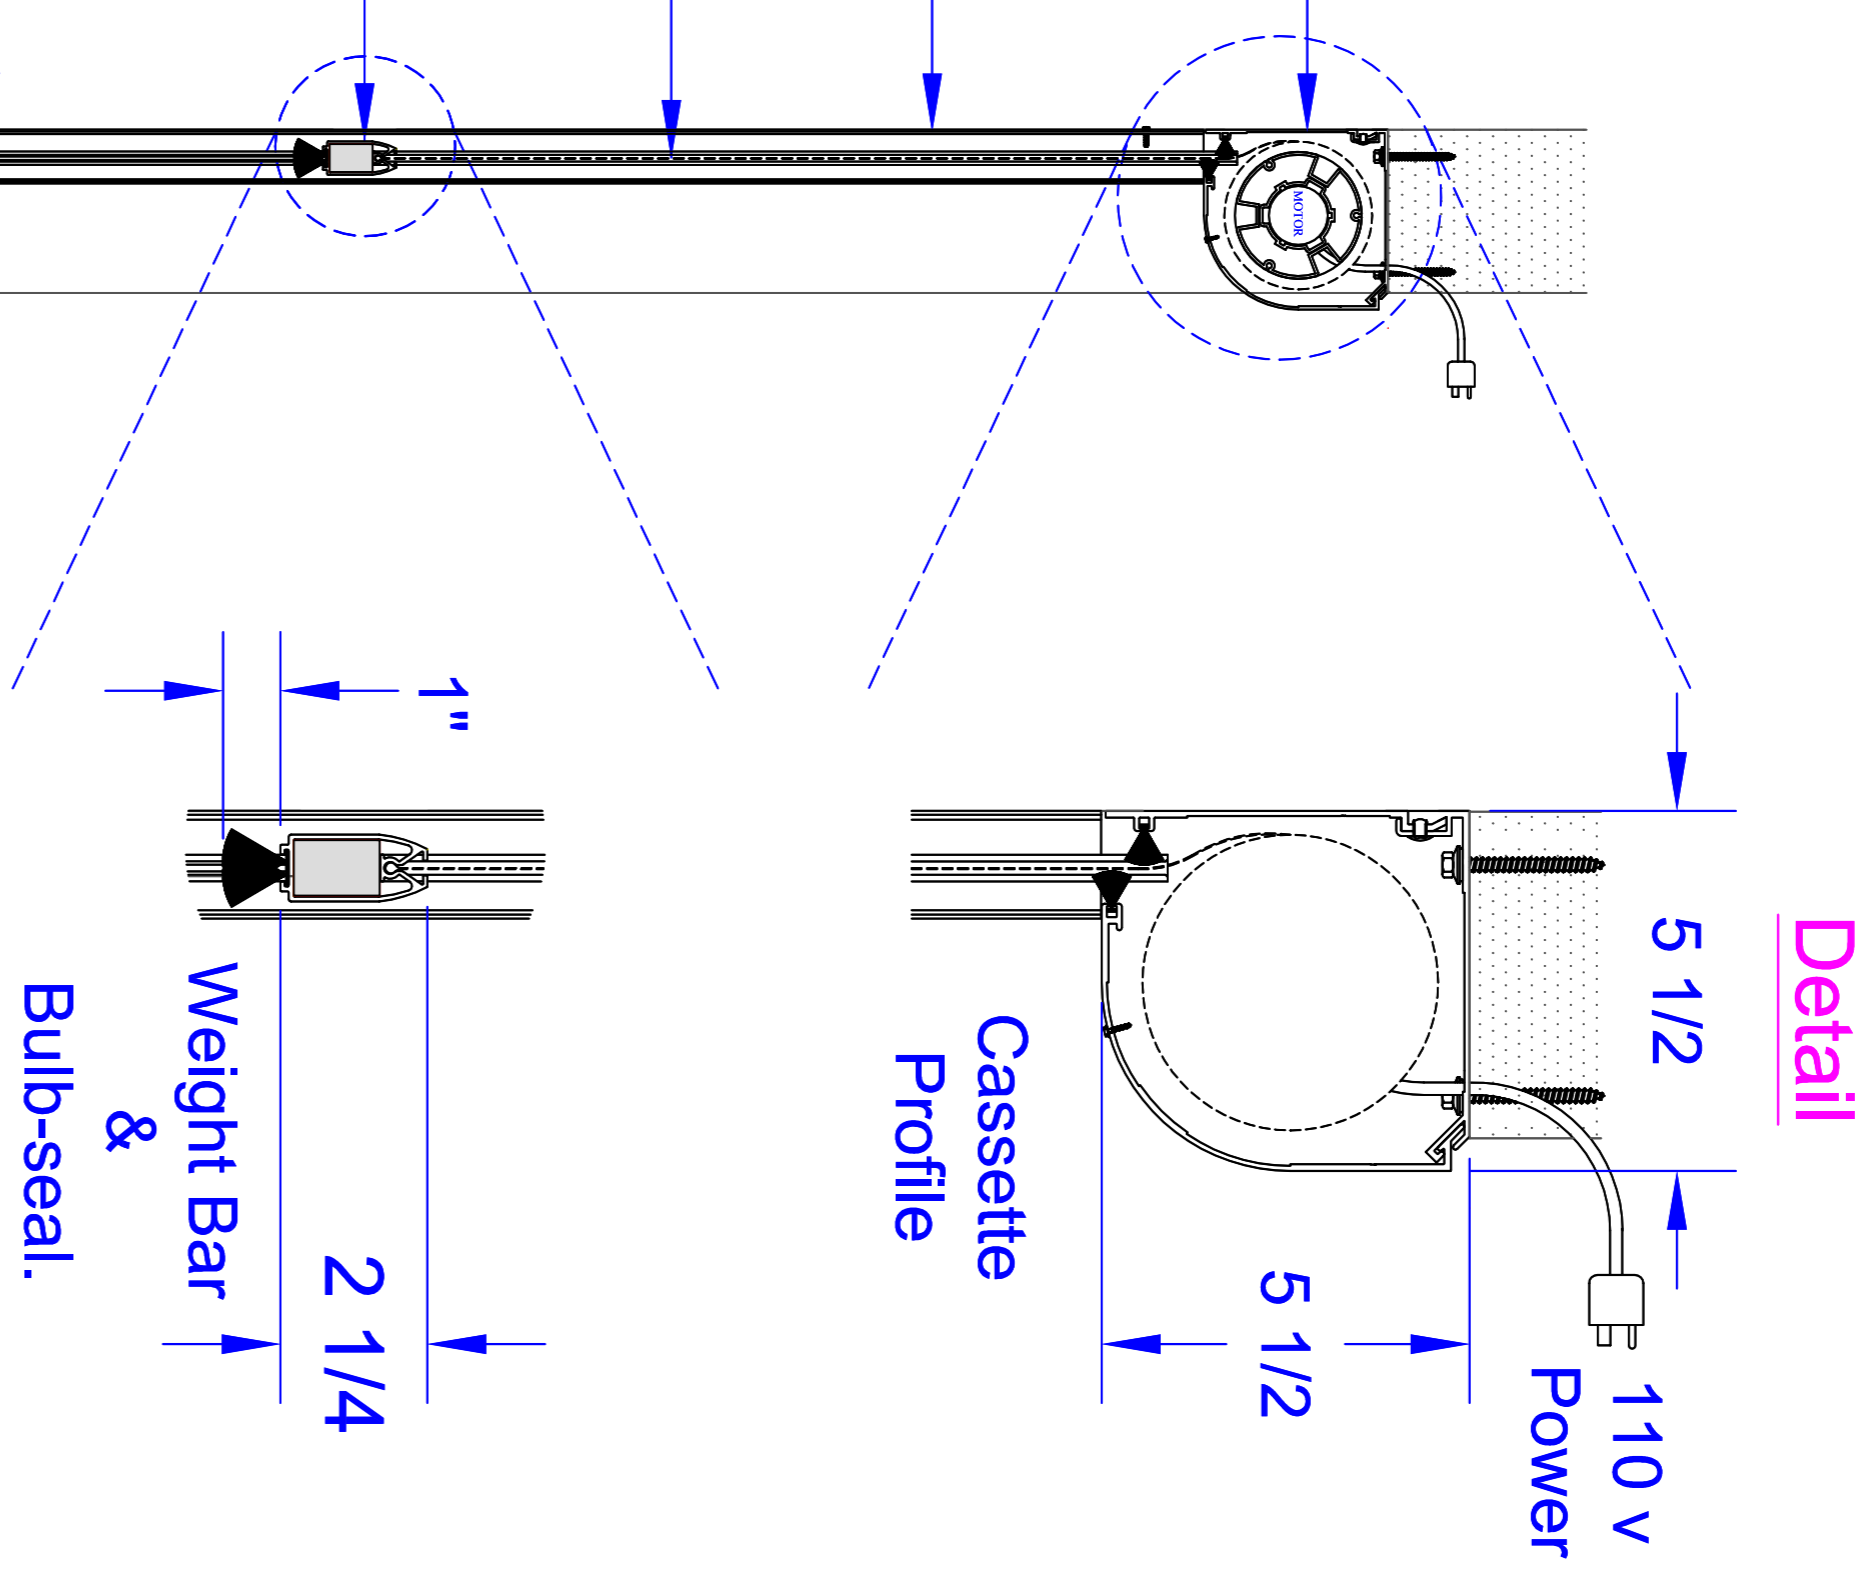

Horizon 5500 Installation Specification

Inside Mount, Under Header, Standard Side Tracks

Front View

Side View

Cassette & Weight Bar Detail

Side Track Detail

Operators

- * Single channel hand-held remote control.
- * Multi-channel hand-held remote control.