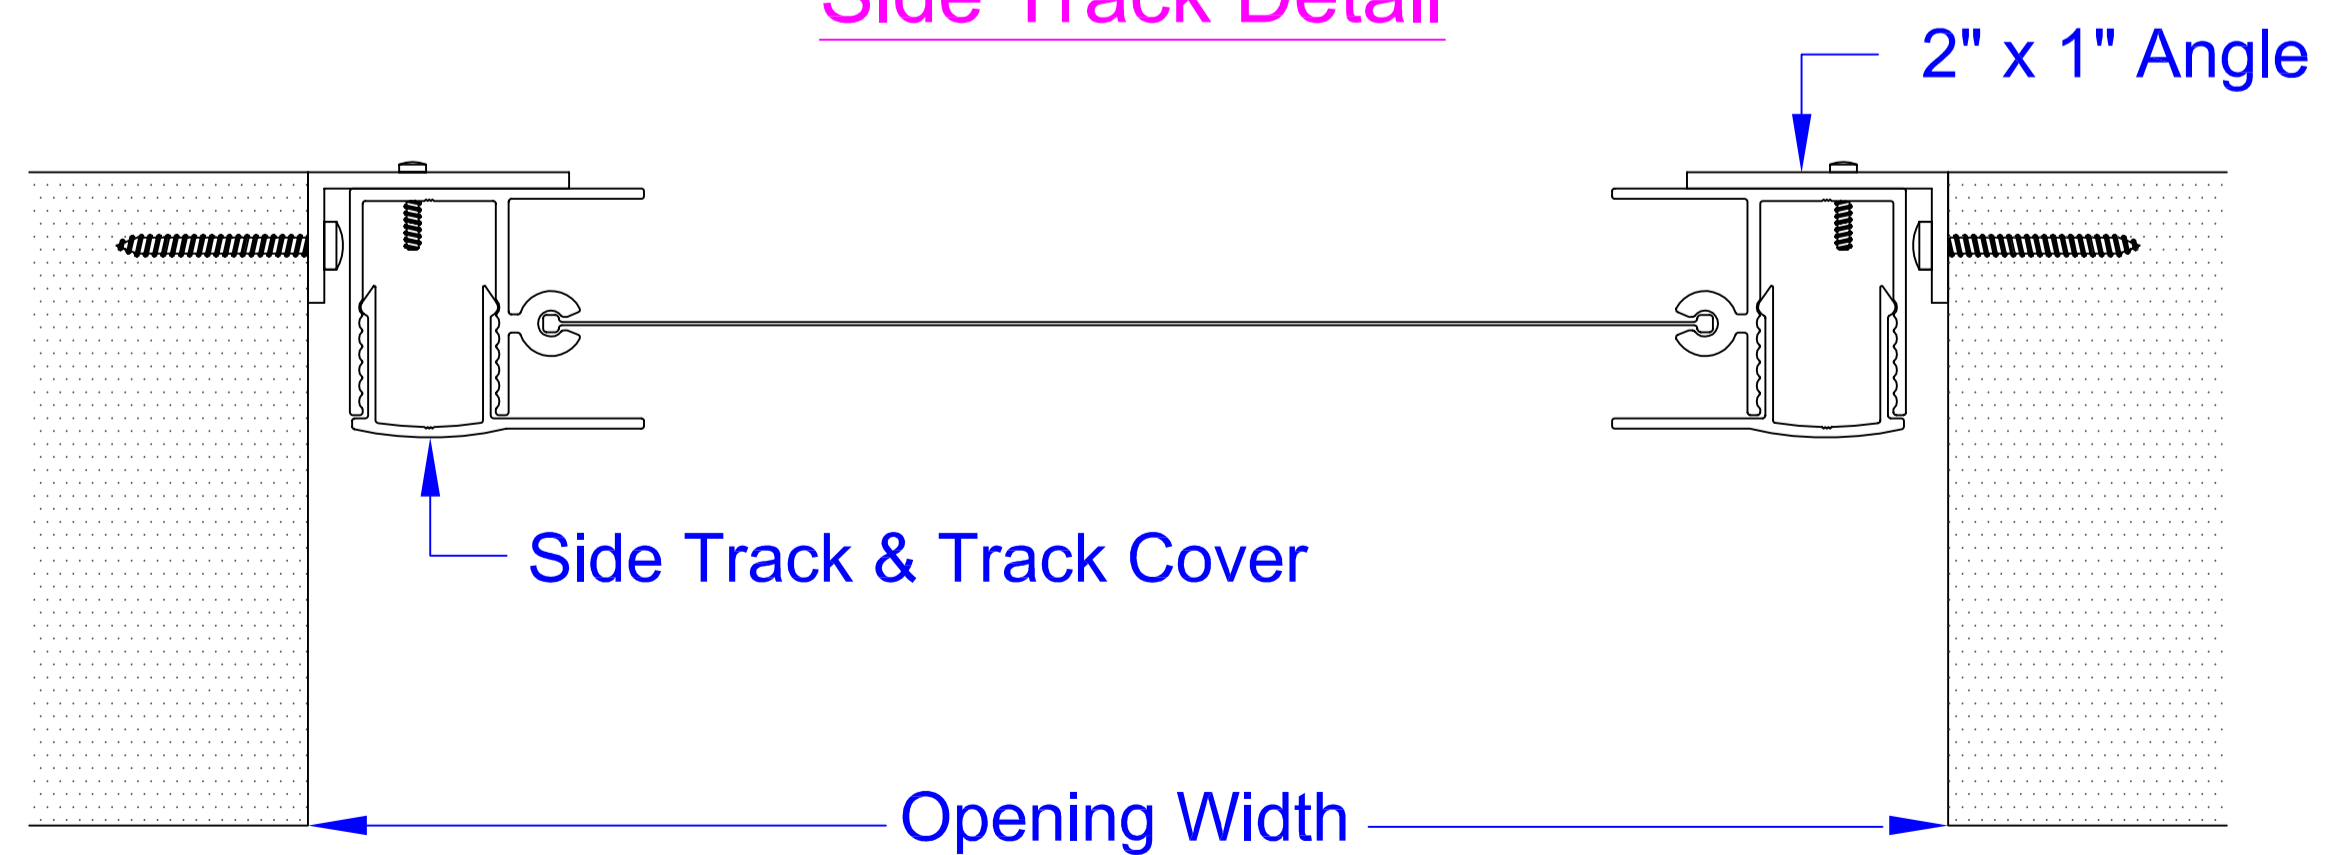

# Horizon 5500 Installation Specification

Inside Mount , Under Header, Standard Side Tracks

Front View

Side View

Cassette & Weight Bar Detail

Side Track Detail

Operators

- \* Single channel hand-held remote control.
- \* Multi-channel hand-held remote control.

Itemref	Quantity	Title/Name, designation, material, dimension etc	Article No./Reference
Designed by Peter Siemens	Checked by PS	Approved by - date PS - 15/12/2014	Filename H5500 Inside
Mirage Screen Systems		H5500 Inside Mount	
		H5500-I	Edition 1
			Sheet 1/1