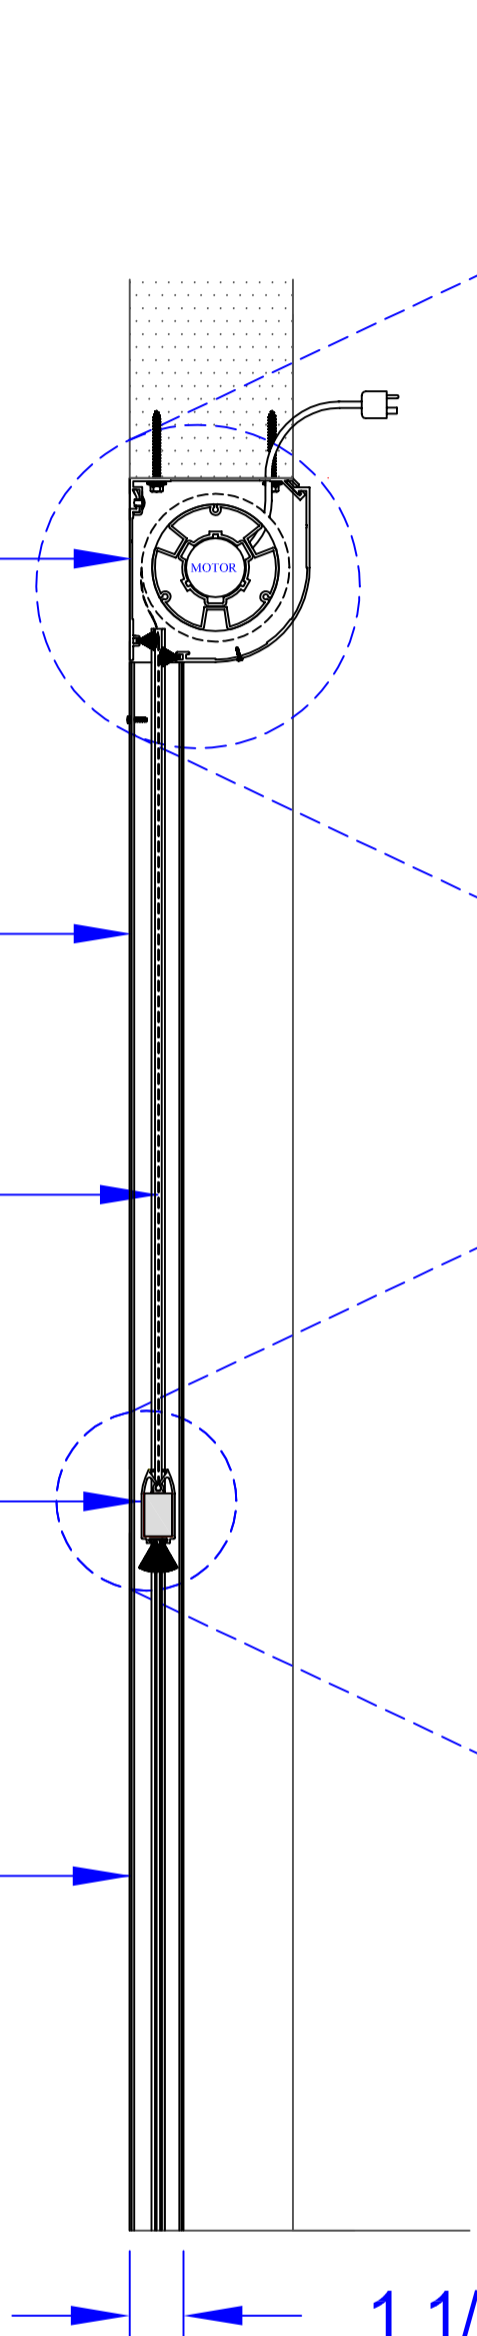

# Horizon 5500 Installation Specification

Inside Mount , Under Header, Standard Side Tracks

Front View

Side View

Cassette & Weight Bar Detail

Side Track Detail

Operators

- \* Single channel hand-held remote control.
- \* Multi-channel hand-held remote control.

Itemref	Quantity	Title/Name, designation, material, dimension etc	Article No./Reference
Designed by Peter Siemens	Checked by PS	Approved by - date PS - 15/12/2014	Filename H5500 Inside
Mirage Screen Systems		H5500 Inside Mount	
		H5500-I	Edition 1
			Sheet 1/1