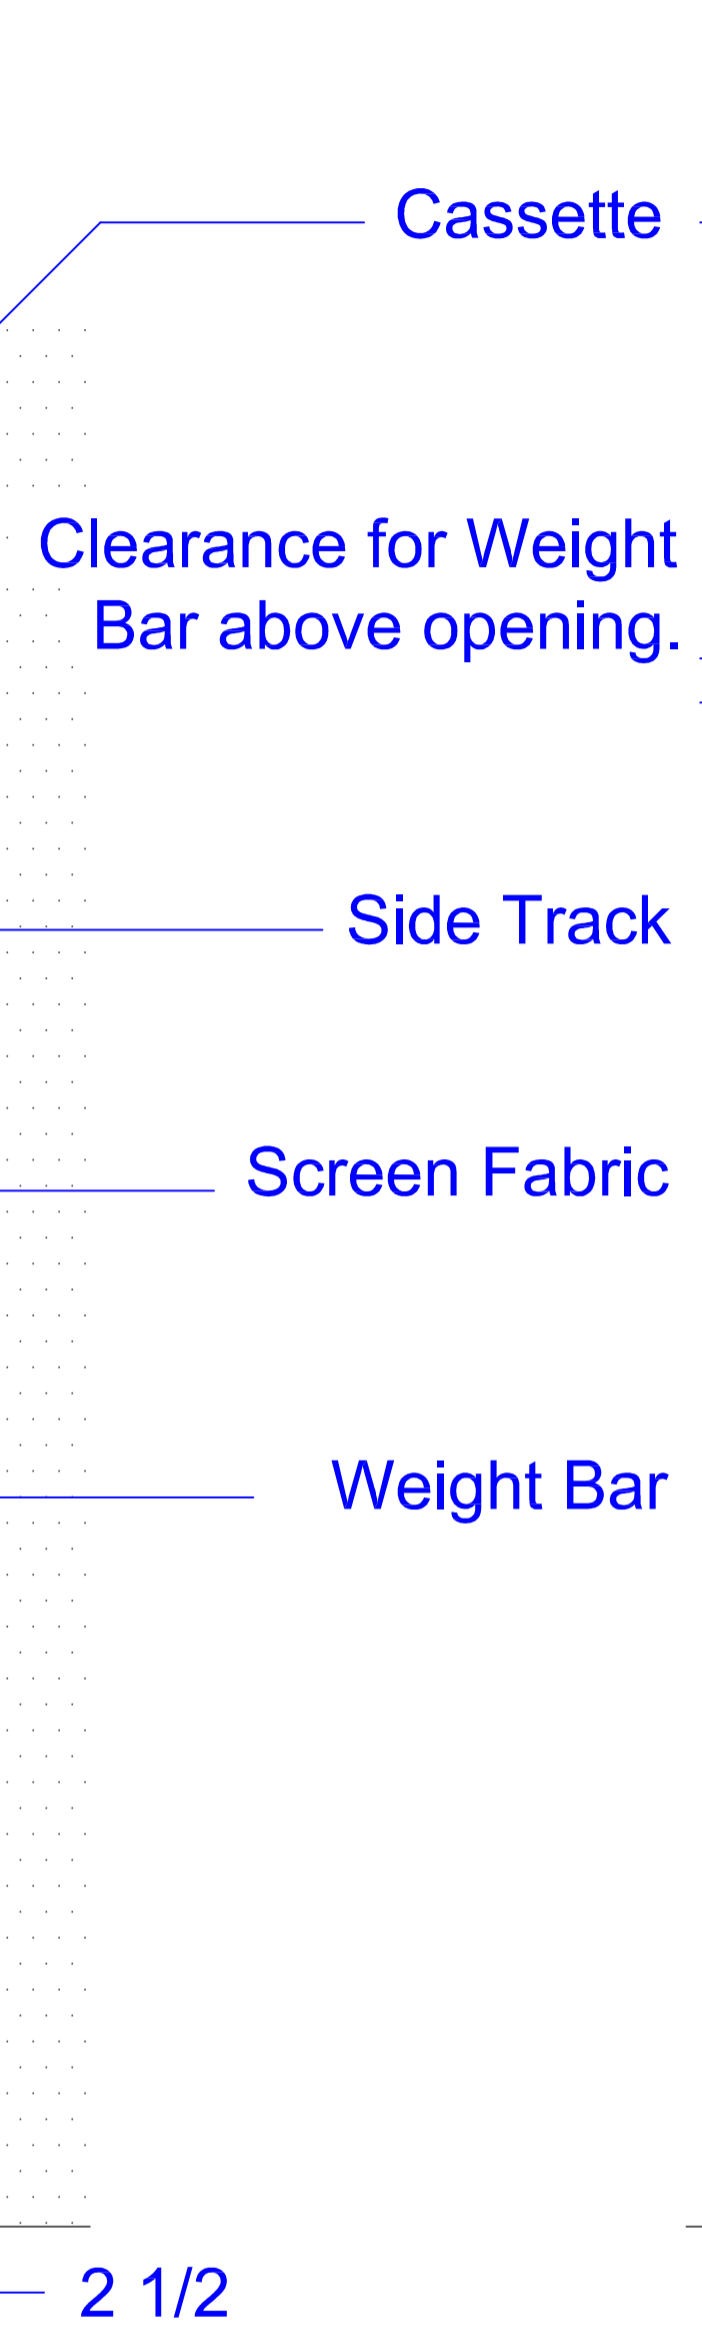

Horizon 5500 Installation Specification

Surface Mount , Above Header, Standard Side Tracks

Front View

Side View

Cassette & Weight Bar Detail

Side Track Detail

Operators

- * Single channel hand-held remote control.
- * Multi-channel hand-held remote control.