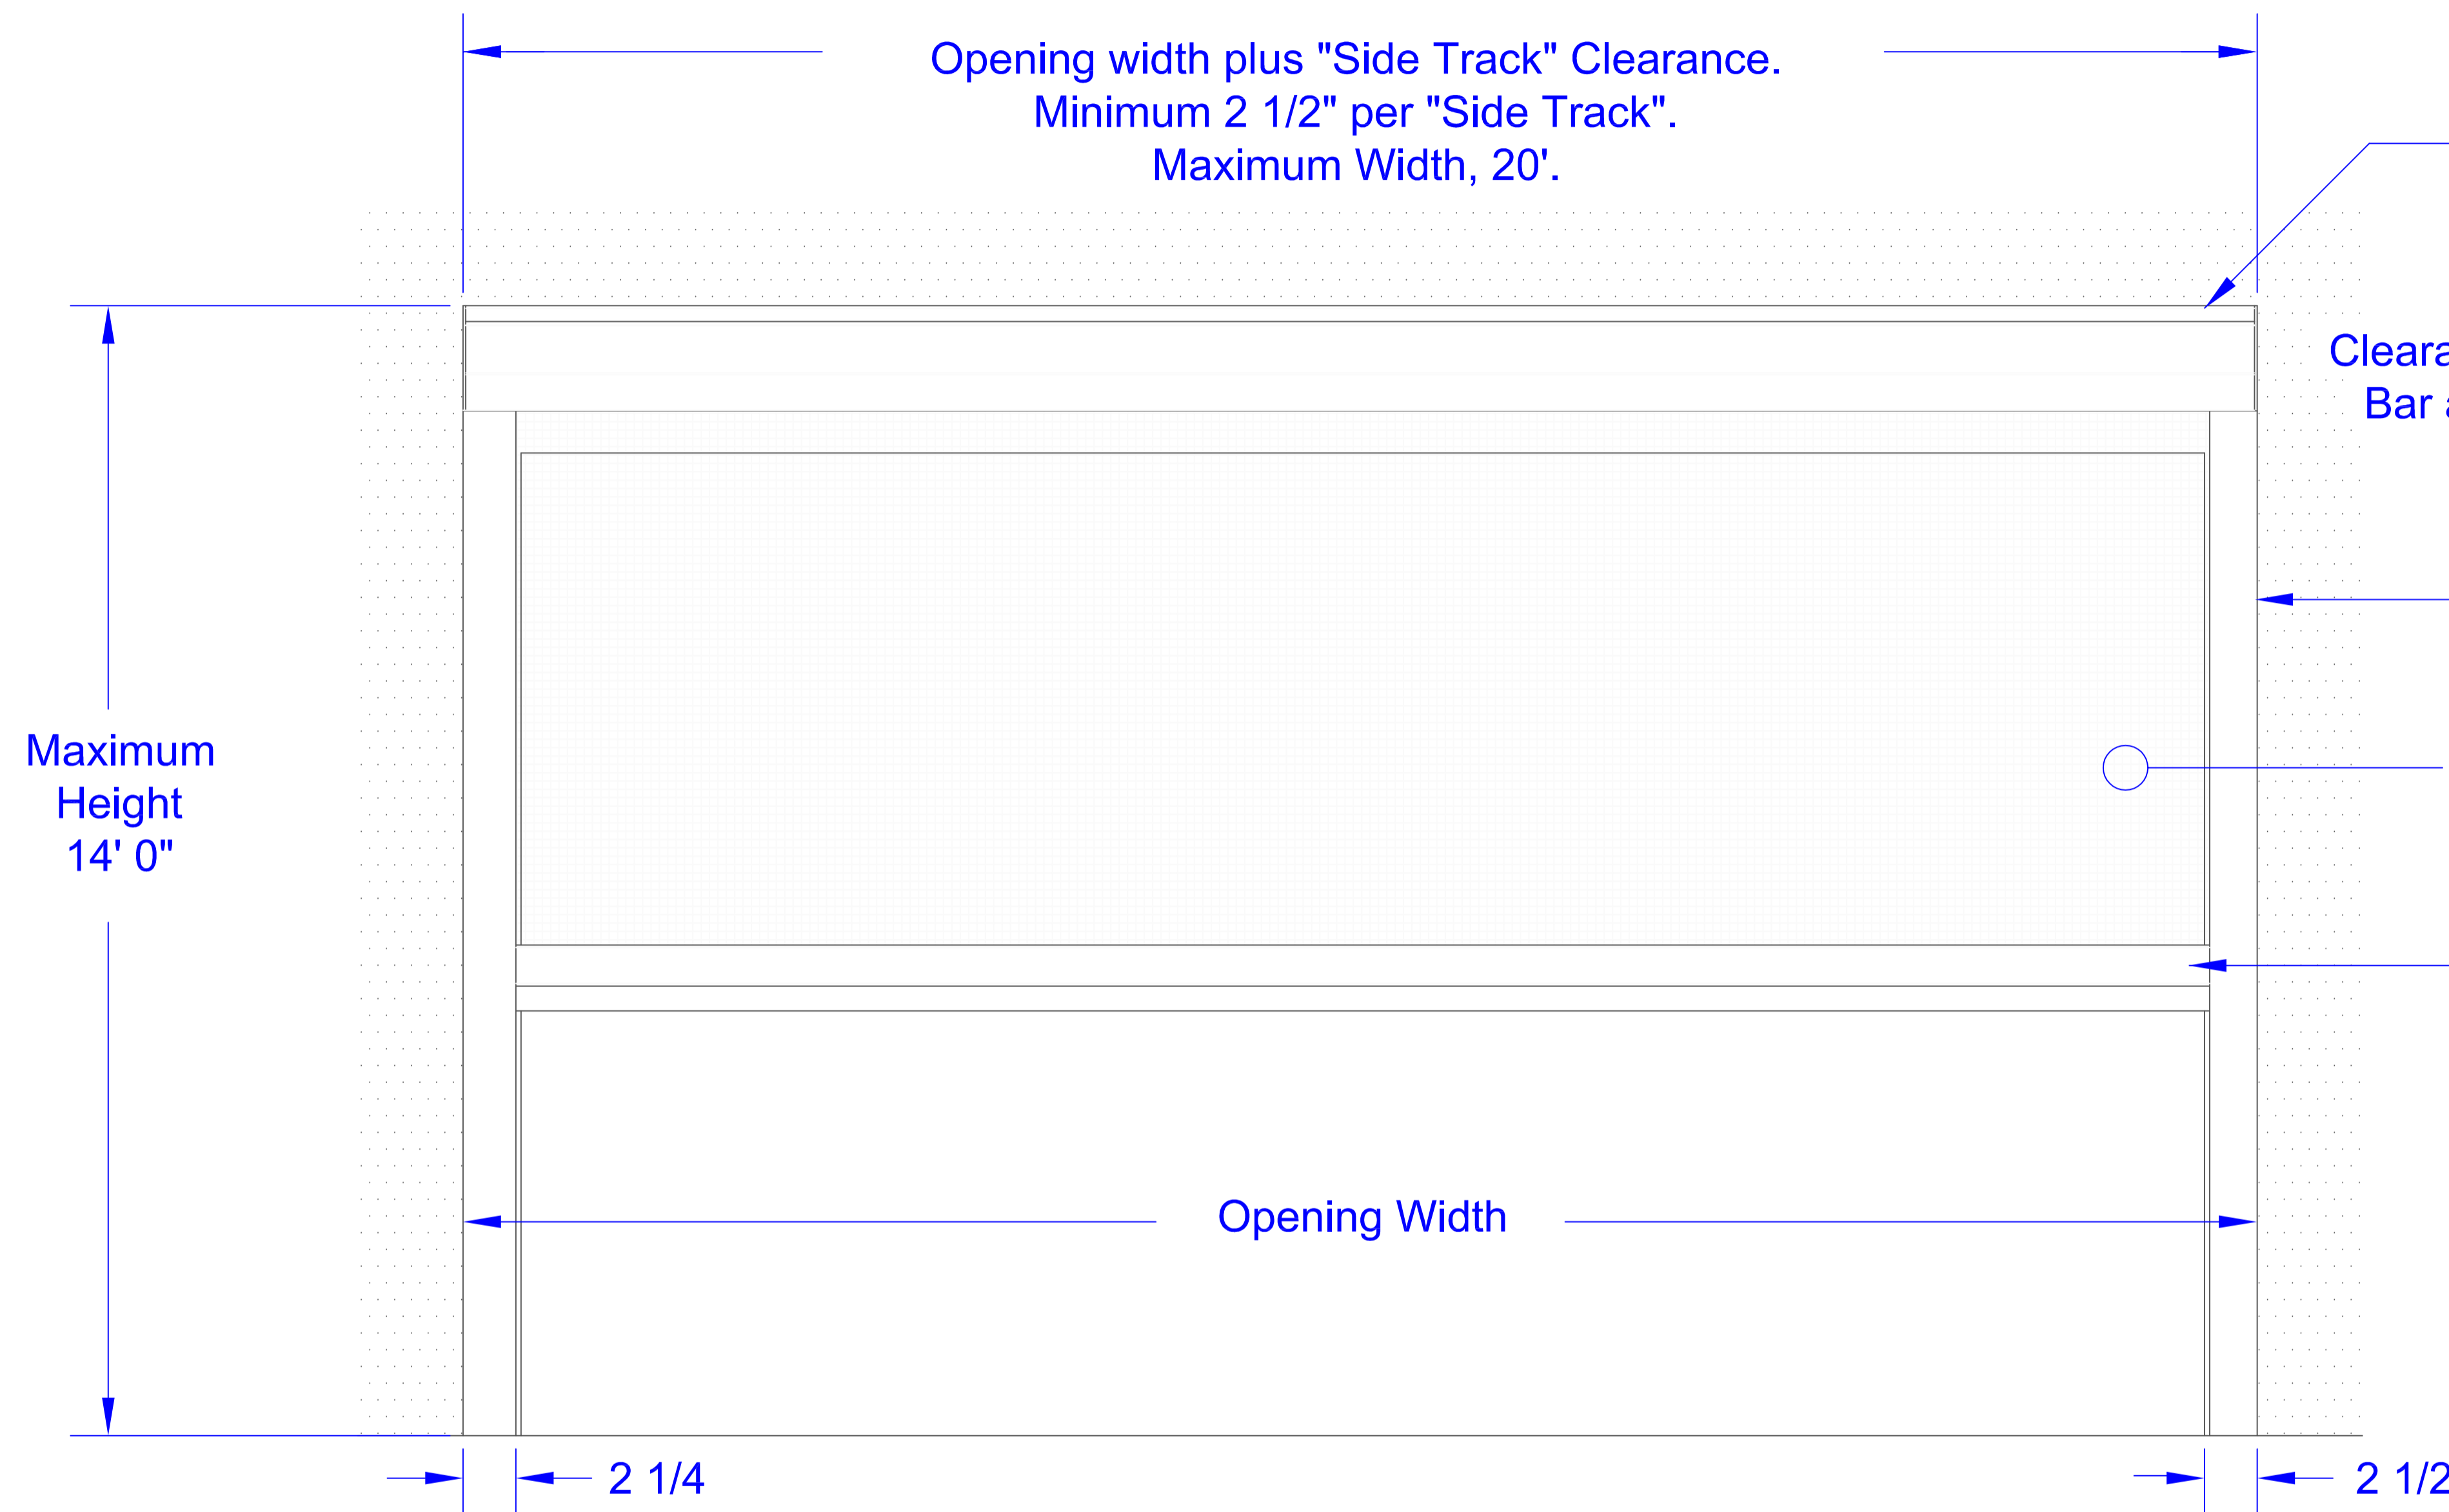

Horizon 5500 Installation Specification

Surface Mount , Above Header, Standard Side Tracks

Front View

Side View

Cassette & Weight Bar Detail

Side Track Detail

Operators

- * Single channel hand-held remote control.
- * Multi-channel hand-held remote control.

Itemref	Quantity	Title/Name, designation, material, dimension etc	Article No./Reference
Designed by Peter Siemens	Checked by PS	Approved by - date PS - 15/12/14	Filename H5500 Inside
Mirage Screen Systems		H5500 Inside Mount	
Edition 1		Sheet 1/1	