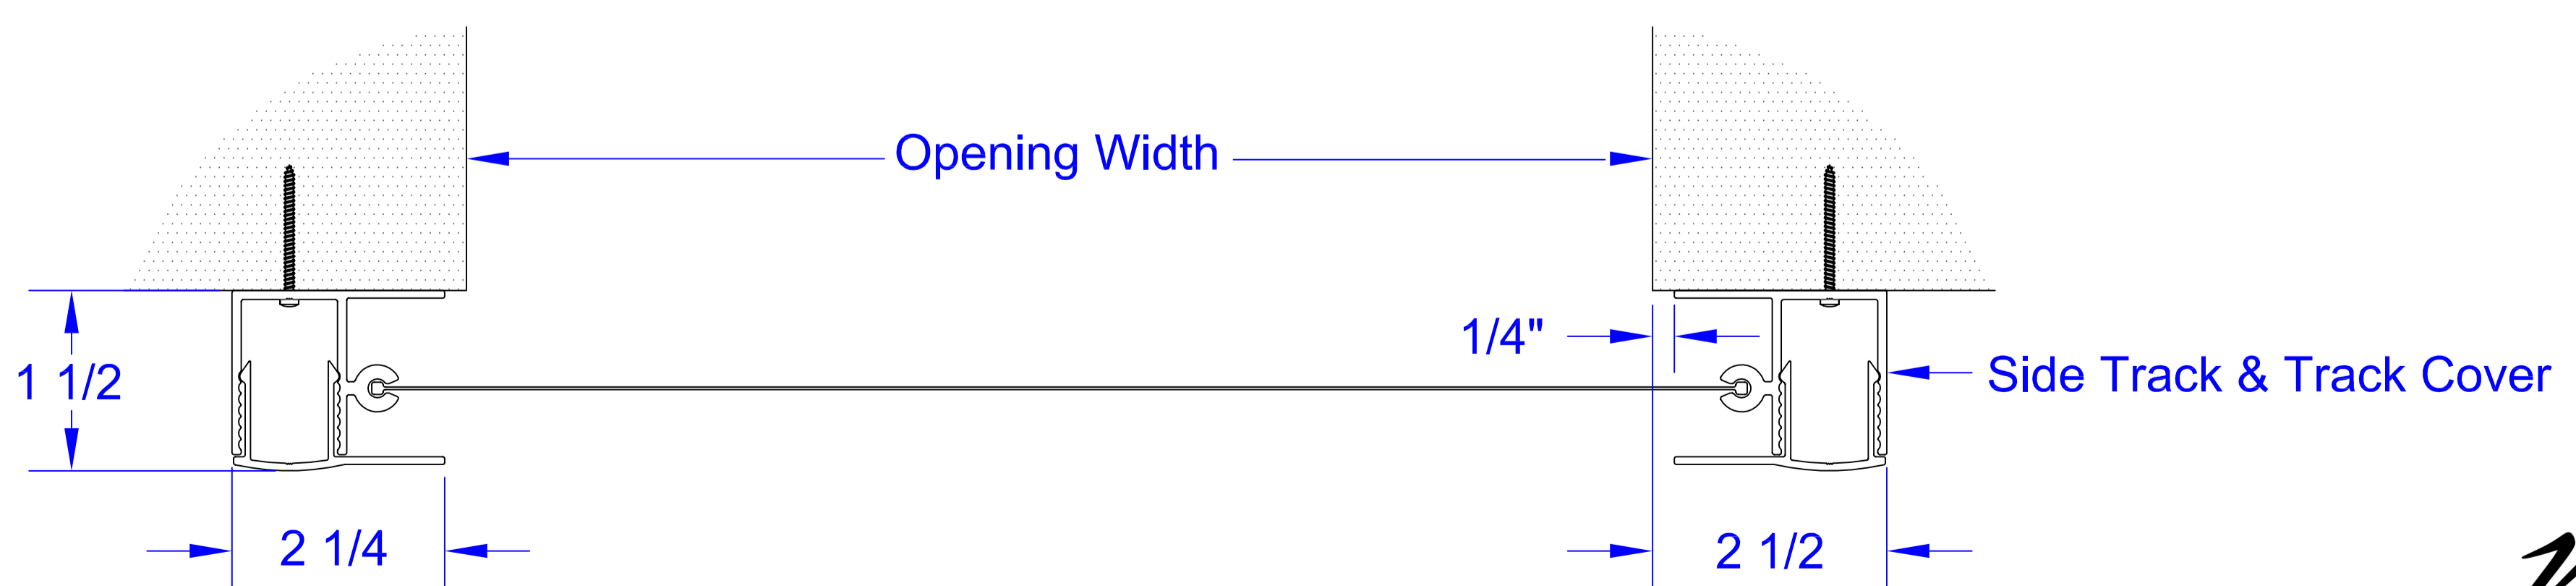

Horizon 5500 Installation Specification

Surface Mount , Above Header, Standard Side Tracks

Front View

Side View

Cassette & Weight Bar Detail

Side Track Detail

Operators

- * Single channel hand-held remote control.
- * Multi-channel hand-held remote control.