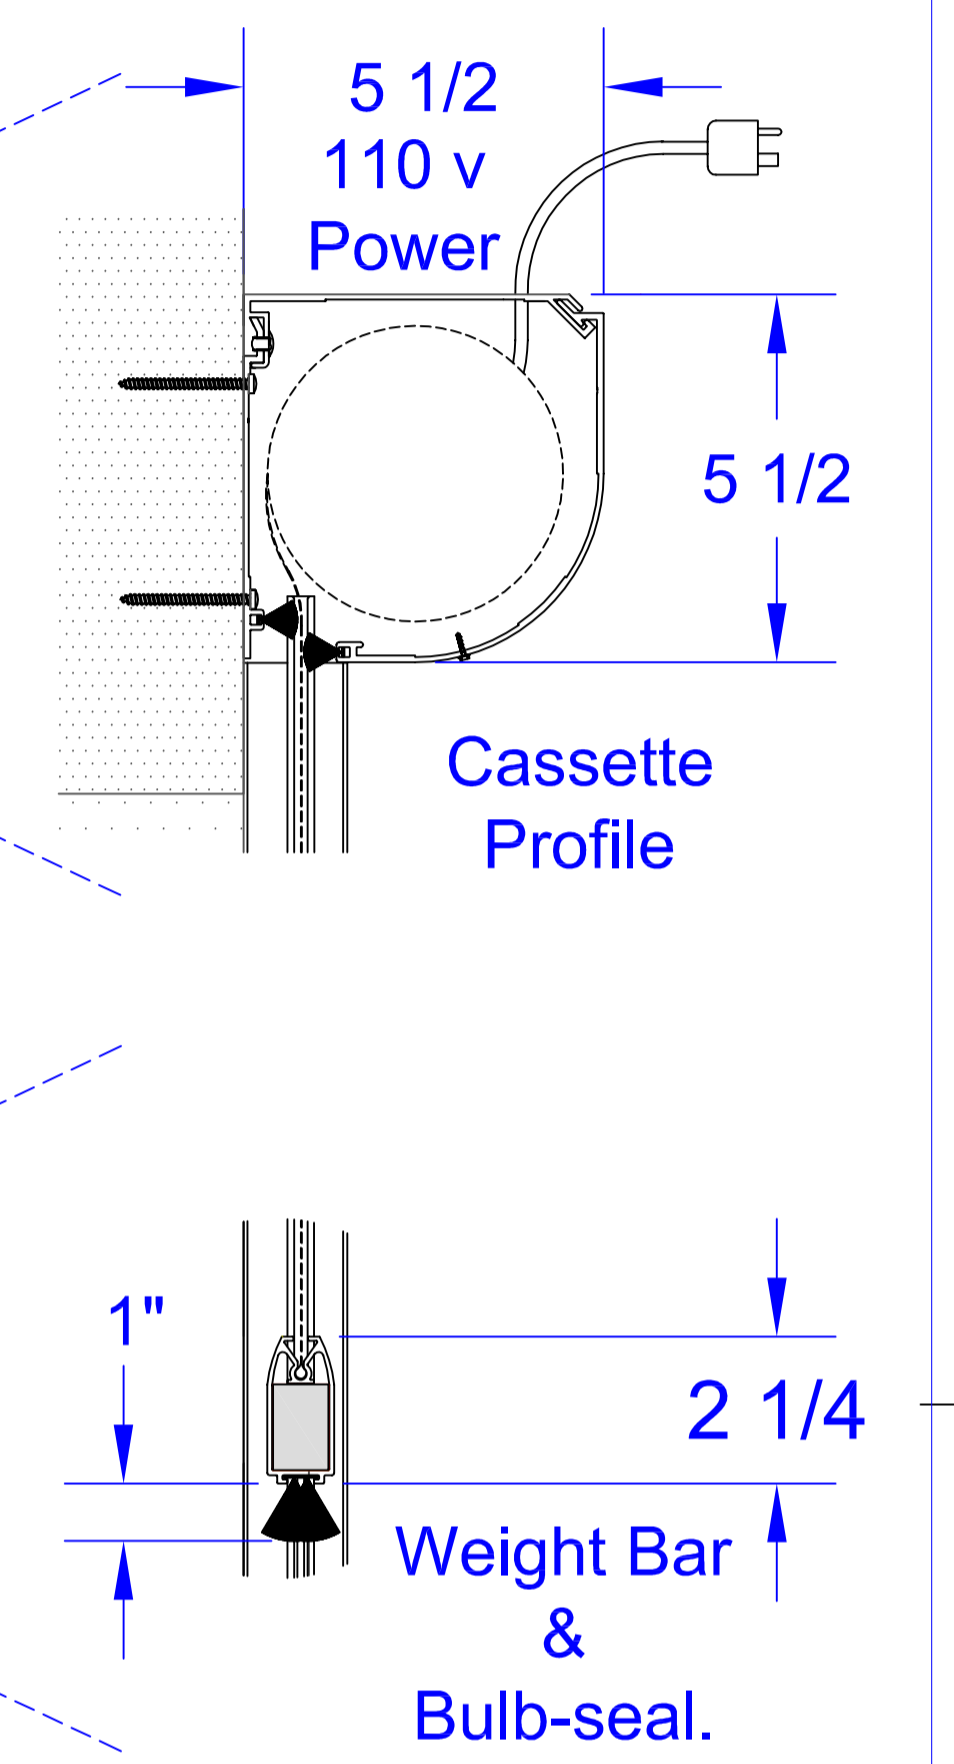

Horizon 5500 Installation Specification

Surface Mount , Above Header, Standard Side Tracks

Front View

Side View

Cassette & Weight Bar Detail

Side Track Detail

Operators

- * Single channel hand-held remote control.
- * Multi-channel hand-held remote control.

Itemref	Quantity	Title/Name, designation, material, dimension etc	Article No./Reference
Designed by Peter Siemens	Checked by PS	Approved by - date PS - 15/12/14	Filename H5500 Inside
Mirage Screen Systems		H5500 Inside Mount	
Edition 1		Sheet 1/1	