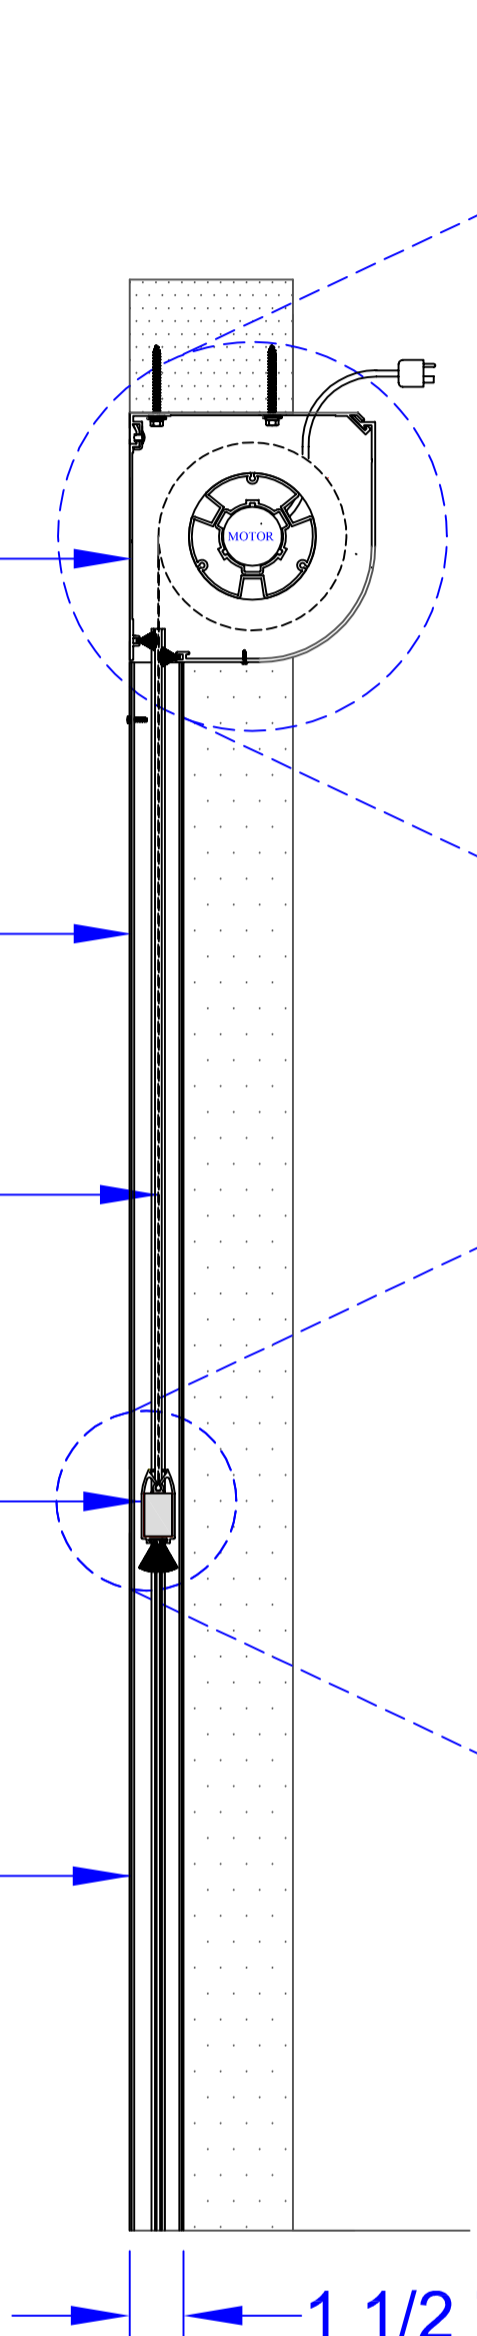

Horizon 7000 Installation Specification

Inside Mount , Under Header, Standard Side Tracks

Front View

Side View

Cassette & Weight Bar Detail

Side Track Detail

Operators

- * Single channel hand-held remote control.
- * Multi-channel hand-held remote control.

Mirage Screen Systems Inc.		Itemref	Quantity	Title/Name, designation, material, dimension etc		Article No./Reference	
Designed by	Checked by	Approved by - date	File name	Date	Scale		
Peter Siemens	PS	PS - 15/12/2014	H5000 Inside	09/12/2014	1:1		
Mirage Screen Systems				H7000 Inside Mount			
				H7000-I	Edition 1	Sheet 1/1	