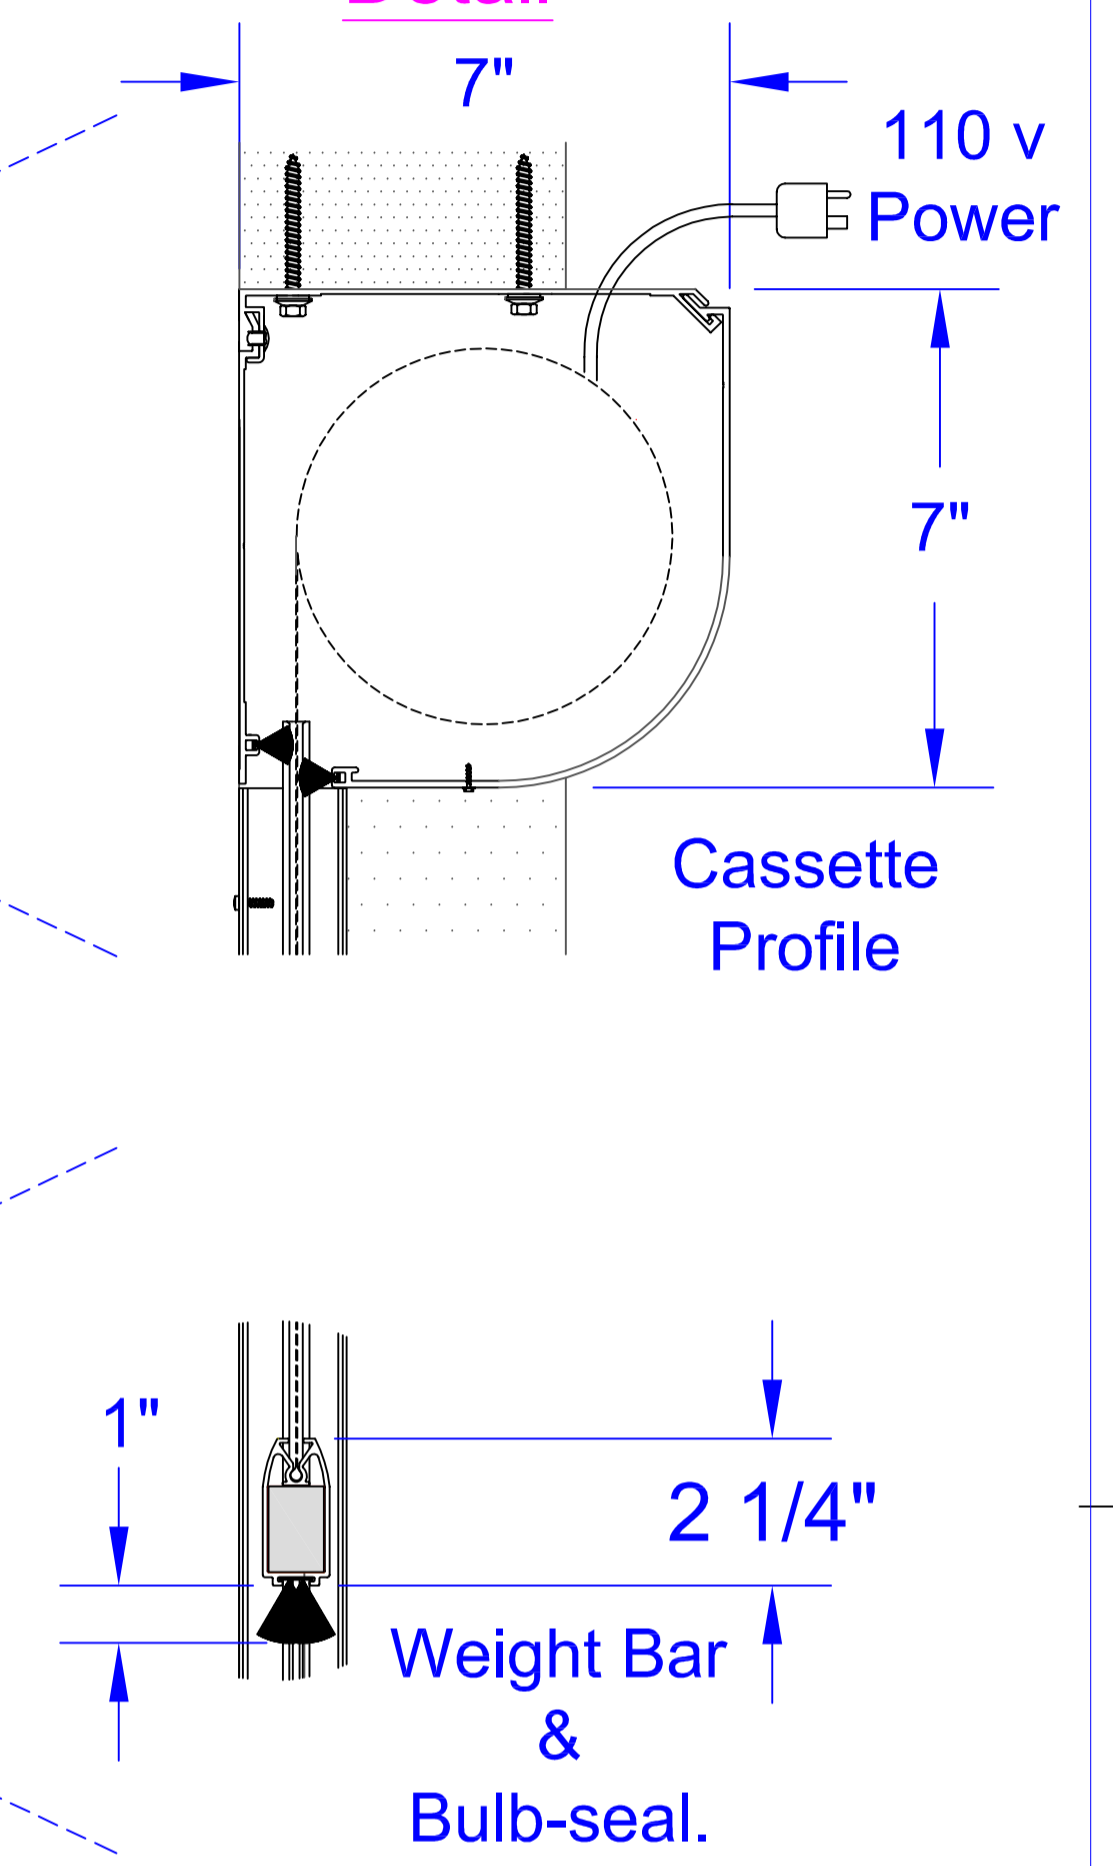

Horizon 7000 Installation Specification

Inside Mount , Under Header, Standard Side Tracks

Front View

Side View

Cassette & Weight Bar Detail

Side Track Detail

Operators

- * Single channel hand-held remote control.
- * Multi-channel hand-held remote control.

Mirage Screen Systems Inc.		Itemref	Quantity	Title/Name, designation, material, dimension etc		Article No./Reference	
Designed by	Checked by	Approved by - date	File name	Date	Scale		
Peter Siemens	PS	PS - 15/12/2014	H5000 Inside	09/12/2014	1:1		
Mirage Screen Systems				H7000 Inside Mount			
				H7000-I	Edition 1	Sheet 1/1	