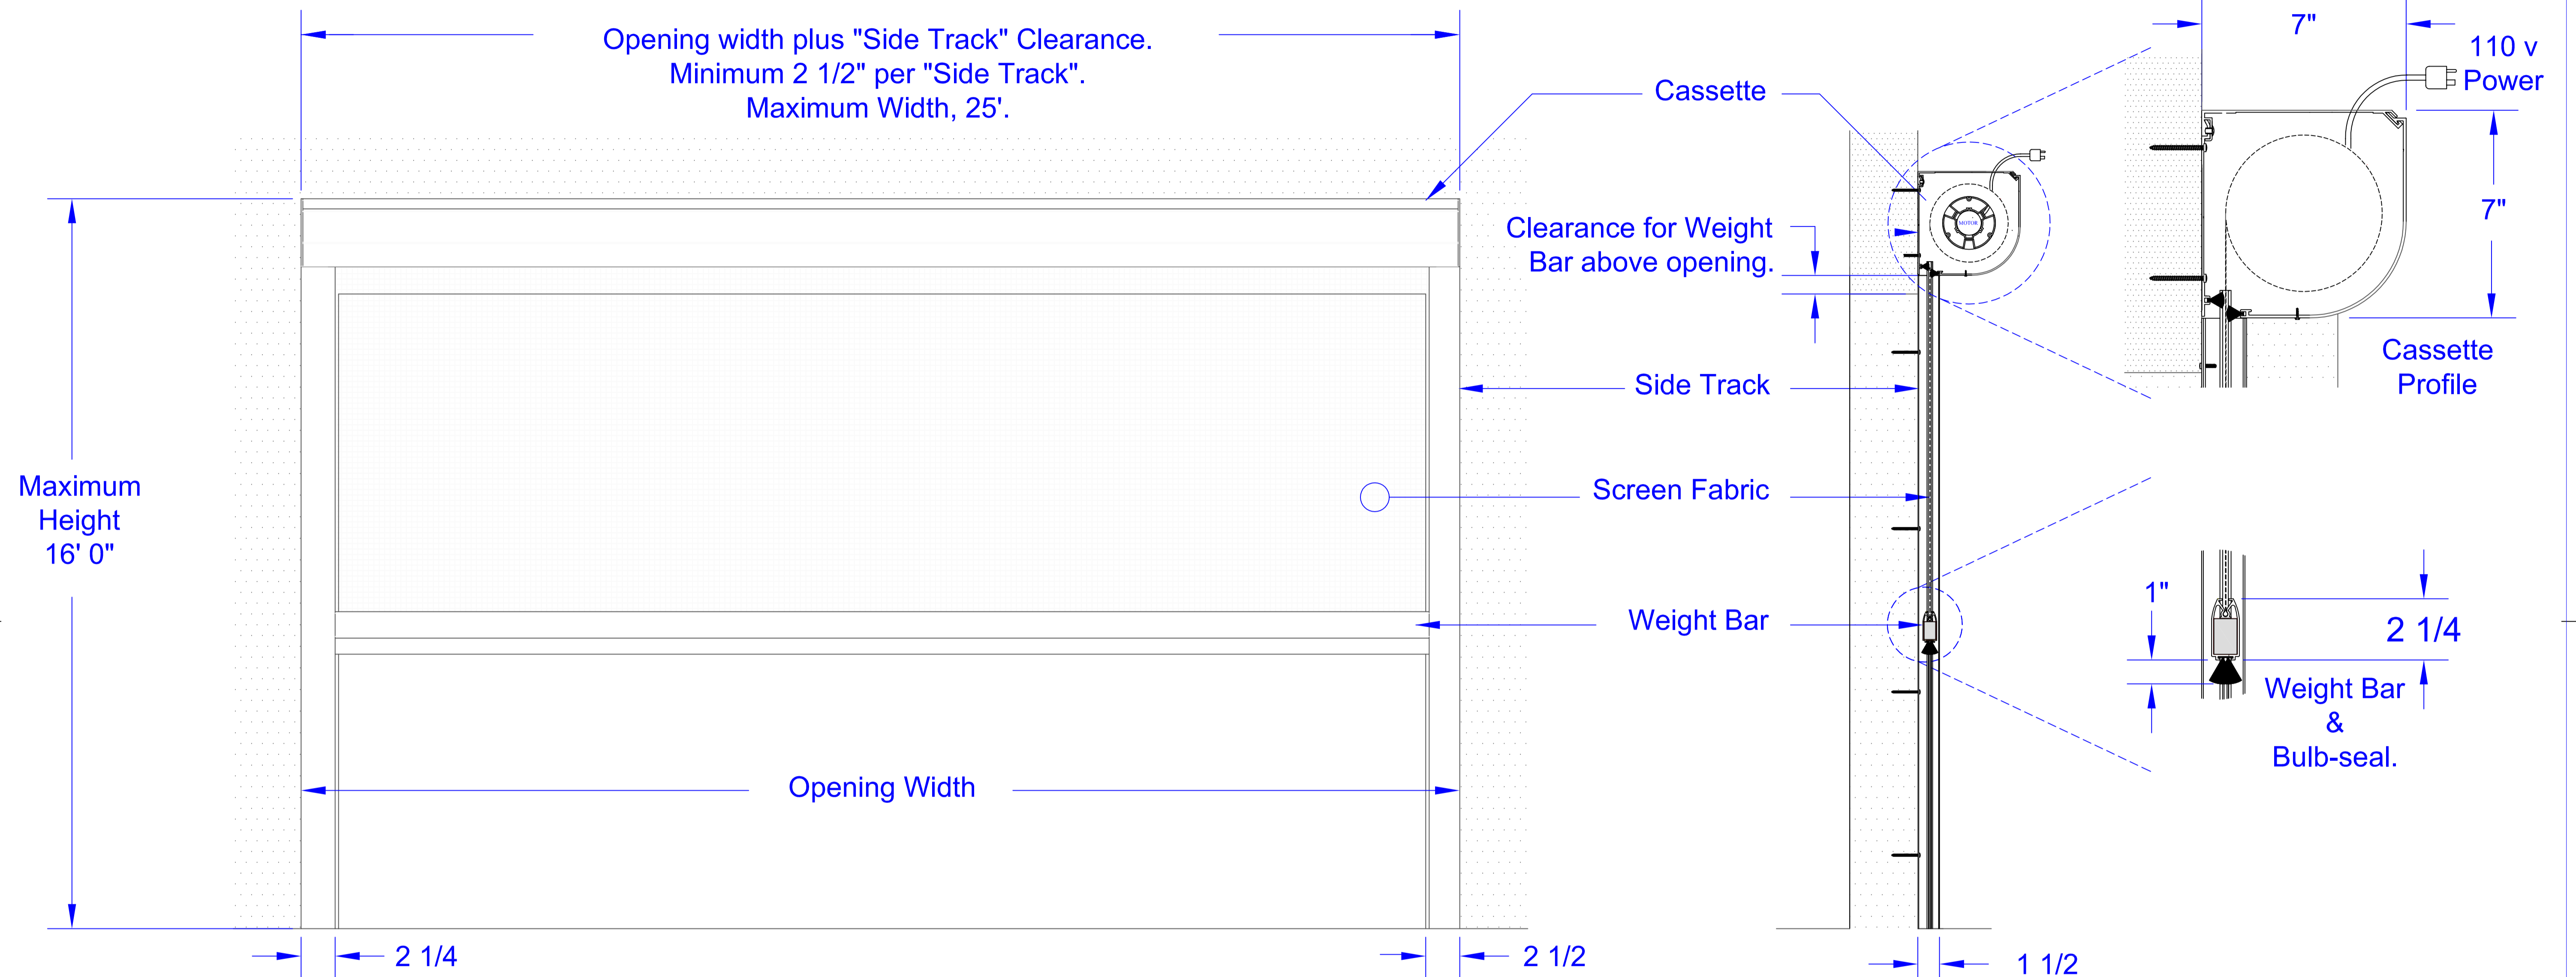

Horizon 7000 Installation Specification

Surface Mount , Above Header, Standard Side Tracks

Front View

Side View

Cassette & Weight Bar Detail

Side Track Detail

Operators

- * Single channel hand-held remote control.
- * Multi-channel hand-held remote control.

Itemref	Quantity	Title/Name, designation, material, dimension etc	Article No./Reference
Designed by Peter Siemens	Checked by PS	Approved by - date PS - 15/12/2014	Date 09/12/2014
Mirage Screen Systems		H7000 Surface Mount	
		H7000-S	Edition 1
			Sheet 1/1