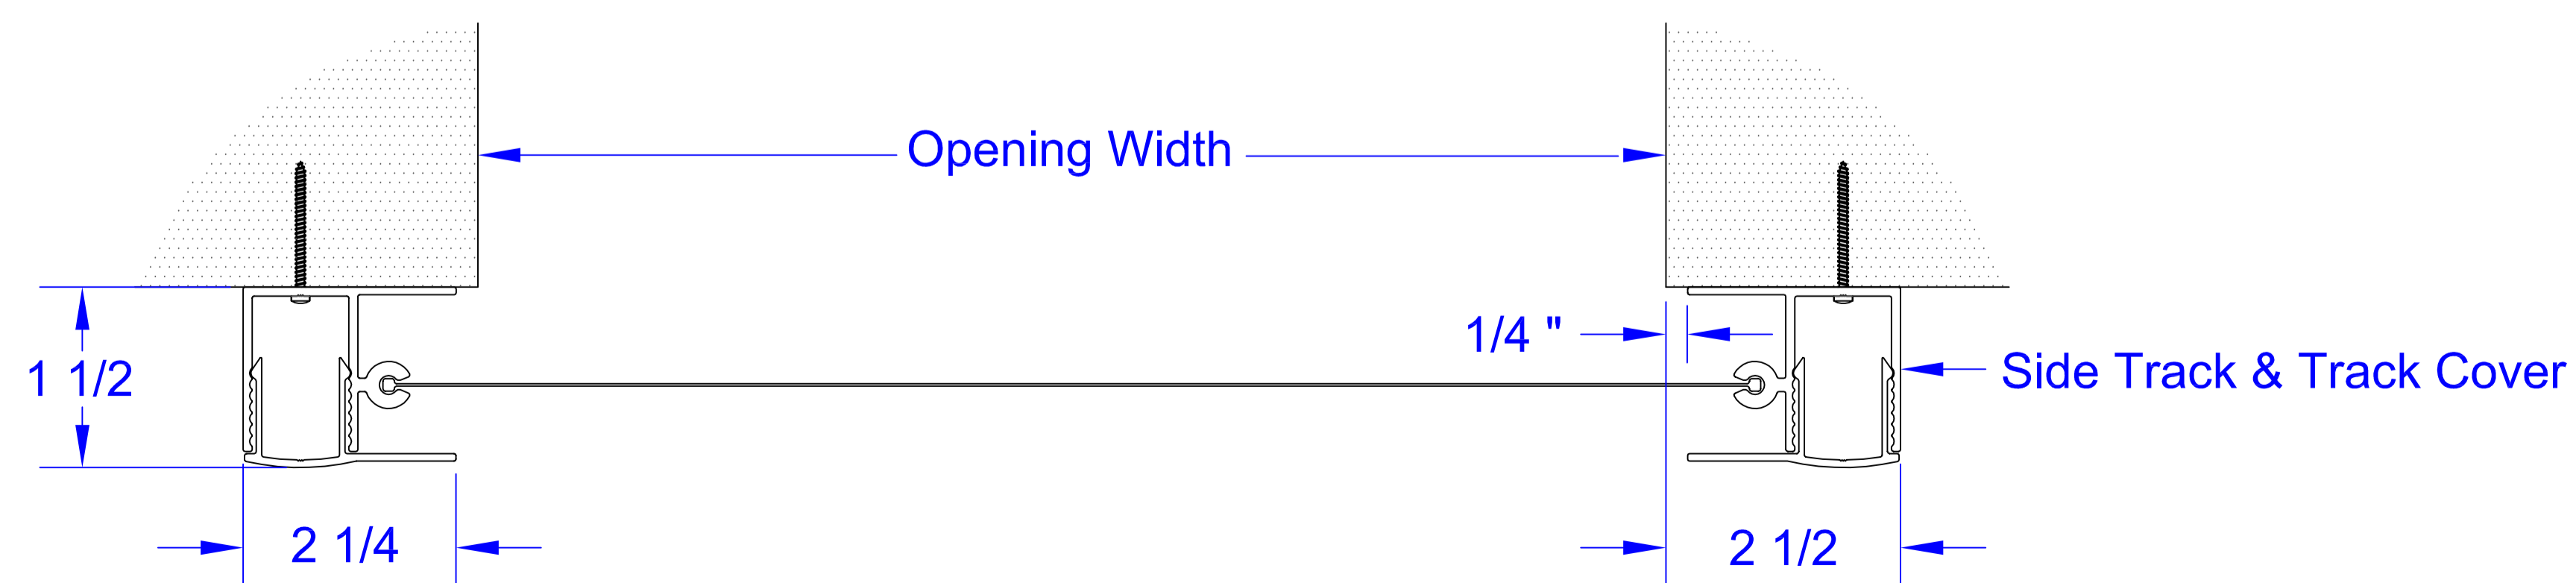

Horizon 7000 Installation Specification

Surface Mount , Above Header, Standard Side Tracks

Front View

Side View

Cassette & Weight Bar Detail

Side Track Detail

Operators

- * Single channel hand-held remote control.
- * Multi-channel hand-held remote control.