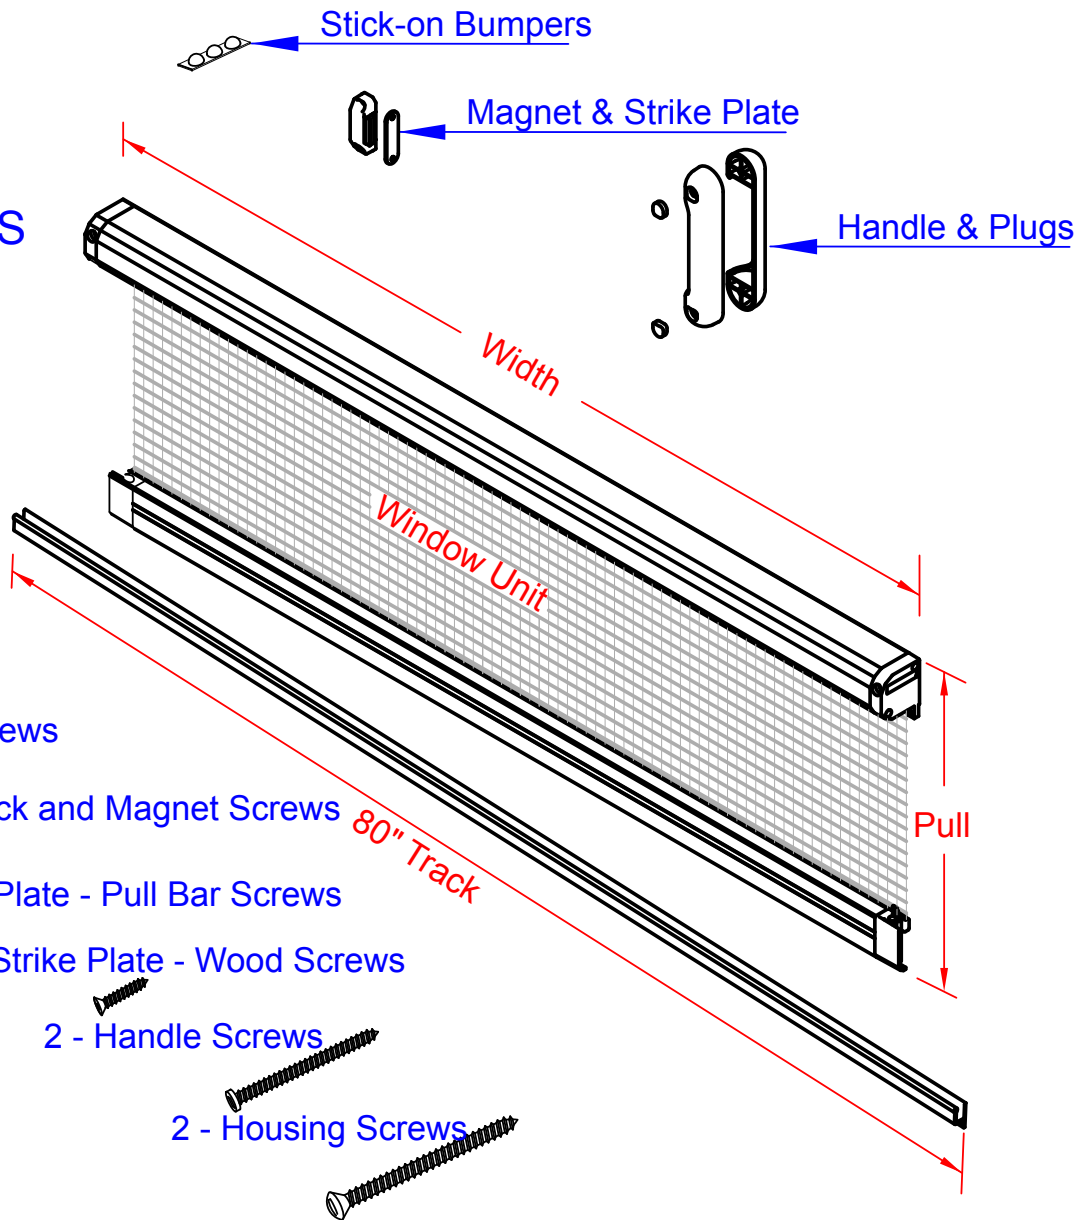

Mirage Retractable Screen Details - Window Hardware

**HARDWARE AND PARTS
SUPPLIED WITH
WINDOW SCREEN**

Fasteners

6 - Track and Magnet Screws

6 - Self Drilling Track and Magnet Screws

2 - Strike Plate - Pull Bar Screws

2 - Strike Plate - Wood Screws

2 - Handle Screws

2 - Housing Screws