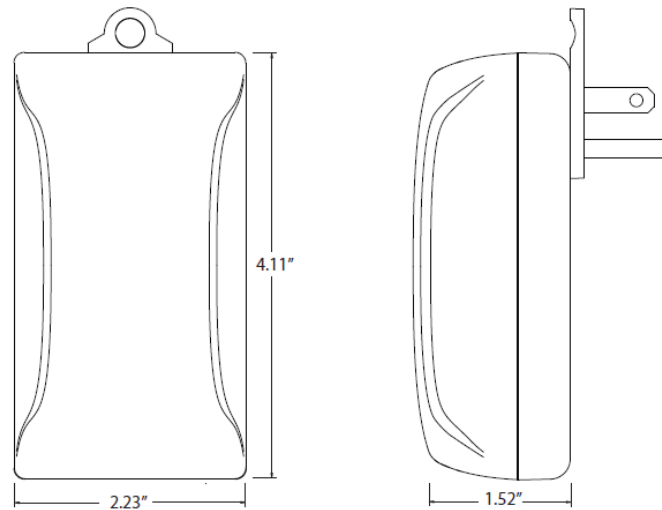

Control your Mirage Horizon Screens with your smartphone or tablet!

DIMENSIONS