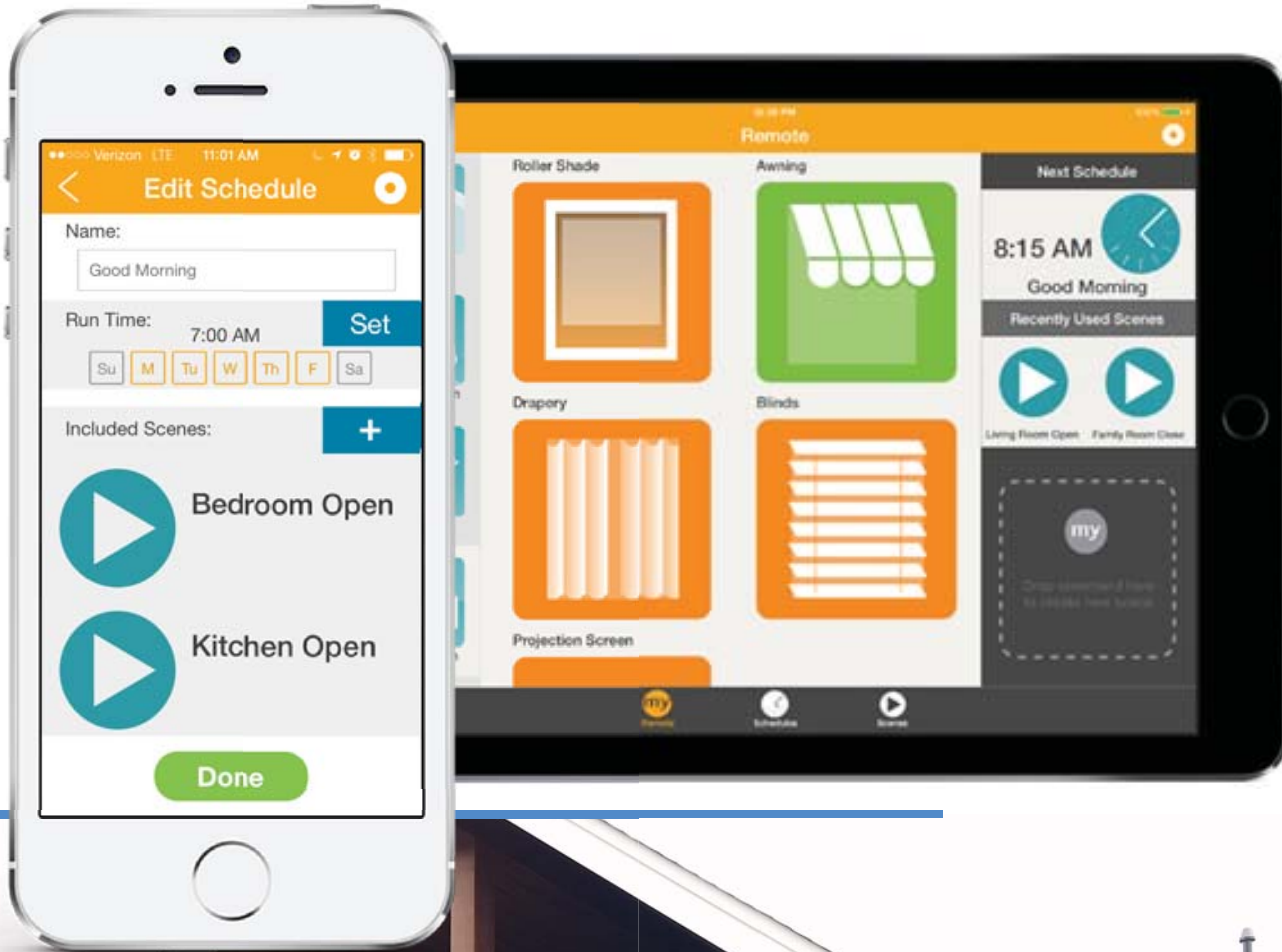

somfy myLink

Control your Mirage Horizon Screens with your smartphone or tablet!

Control your Mirage Horizon Screens with your smartphone or tablet!

- ✓ App Control
- ✓ Remote Access
- ✓ Timed Events
- ✓ On-screen Setup Wizard
- ✓ Flexible
- ✓ Compatible

OVERVIEW

The myLink WiFi to Radio Technology Somfy® interface is a WiFi to RTS bridge that can control up to 5 channels of RTS motorized products using the Somfy myLink apps for iOS and Android devices. Through the app, users can send immediate RTS commands, create Scenes (a group of motorized products working together) and Schedules (timed events). Users may access their myLinks from anywhere with the apps' remote access feature. Though the myLink is a single-zone controller, multiple myLinks can be joined within the same system for multi-zone control. The myLink can also serve as an IP to RTS bridge for 3rd party control systems.

FEATURES

- ✓ Control for up to 5 RTS channels per my-Link from iOS and Android devices
- ✓ Join multiple myLinks together for multi-zone control
- ✓ Manually activate RTS products
- ✓ Automate window coverings with Scenes and Schedules
- ✓ Supports Up/Down/My/Stop commands and incremental control (tilt/brightness)
- ✓ Plug-and-play installation
- ✓ Multiple users
- ✓ Remote access