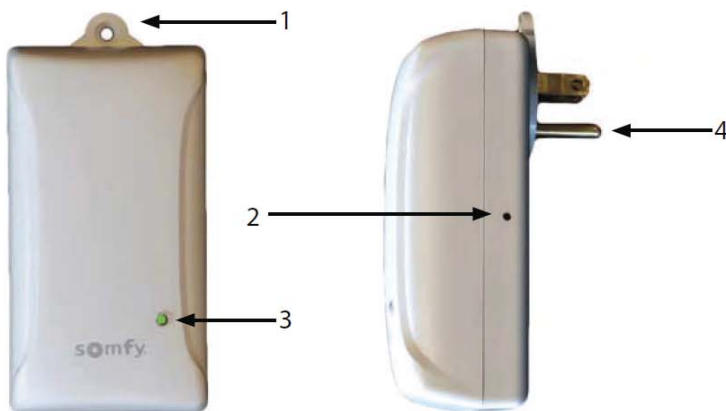

OVERVIEW

The myLink WiFi to Radio Technology Somfy® interface is a WiFi to RTS bridge that can control up to 5 channels of RTS motorized products using the Somfy myLink apps for iOS and Android devices. Through the app, users can send immediate RTS commands, create Scenes (a group of motorized products working together) and Schedules (timed events). Users may access their myLinks from anywhere with the apps' remote access feature. Though the myLink is a single-zone controller, multiple myLinks can be joined within the same system for multi-zone control. The myLink can also serve as an IP to RTS bridge for 3rd party control systems.

FEATURES

- ✓ Control for up to 5 RTS channels per my-Link from iOS and Android devices
- ✓ Join multiple myLinks together for multi-zone control
- ✓ Manually activate RTS products
- ✓ Automate window coverings with Scenes and Schedules
- ✓ Supports Up/Down/My/Stop commands and incremental control (tilt/brightness)
- ✓ Plug-and-play installation
- ✓ Multiple users
- ✓ Remote access

TECHNICAL SPECS

- ✓ 110V AC; 50-60Hz
- ✓ Ultra Low Power Wi-Fi (802.11 b/g/n)
- ✓ 4.11L x 2.23W x 1.52H in.
- ✓ Enclosure:
 - ✗ ABS
 - ✗ UL94V-0 flame rating
 - ✗ RoHS compliant
 - ✗ UL listed
- ✓ Radio Frequency:
 - ✗ RTS 433.32 MHz
 - ✗ WiFi: 2.4 GHz
- ✓ iOS Version: 6 and higher
- ✓ Android Version: Jelly Bean and higher
- ✓ Shipping Weight: 1lb

CONNECTIONS AND INDICATORS

ELEMENT	FUNCTION
1 Hold Down Tab	Allows device to be secured to outlet
2 Setup Button	Engages setup mode
3 Status LED	Solid Red: setup mode and is ready to connect to LAN Solid Green: connected to LAN Blinking Green: searching for/connecting to a LAN Flashing Red: RTS signal transmission Solid Amber (green & red): Factory reset mode
4 AC Prongs	AC prongs