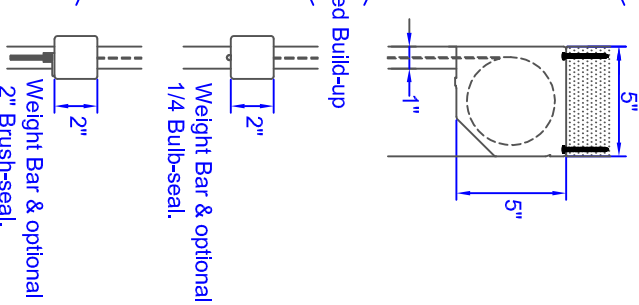

Horizon 5000 Installation Specification

Inside Mount, Under Header, Standard Side Tracks

Front View
Narrowest Inside Width.
Maximum Width 19' 6"

Side View **Cassette & Weight Bar**

Side Track Detail

Alternate Side Track Detail

- Operators**
- * Single channel hand-held remote control.
 - * Multi-channel hand-held remote control.
 - * Somfy "myLink" app for Smart-Phone.

Mirage Retractable Screen Systems		General	Quantity	Title/View, description, material, dimension etc.	Article No./Reference
Designed by	Approved by - date	Designed by	Approved by - date	Revision	Scale
Mirage Screen Systems		Mirage Screen Systems		H5000-1	1"
				H5000-1	1"