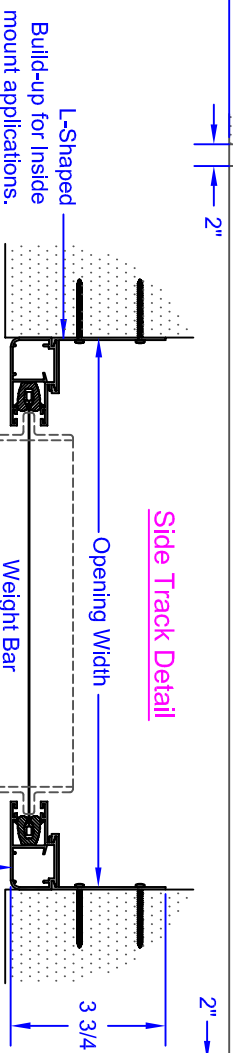

Horizon 5000 Installation Specification

Inside Mount, Under Header, Standard Side Tracks

Front View
Narrowest Inside Width.
Maximum Width 19' 6"

Side View **Cassette & Weight Bar**

Side Track Detail

Alternate Side Track Detail

- Operators**
- * Single channel hand-held remote control.
 - * Multi-channel hand-held remote control.
 - * Somfy "myLink" app for Smart-Phone.

Mirage Retractable Screen Systems		General	Quantity	Title/View, description, material, dimension etc.	Article No./Reference
Designed by	Approved by - date	Designed by	Approved by - date	Revision	Scale
Mirage Screen Systems		Mirage Screen Systems		H5000-1	1"
				H5000-1	1"