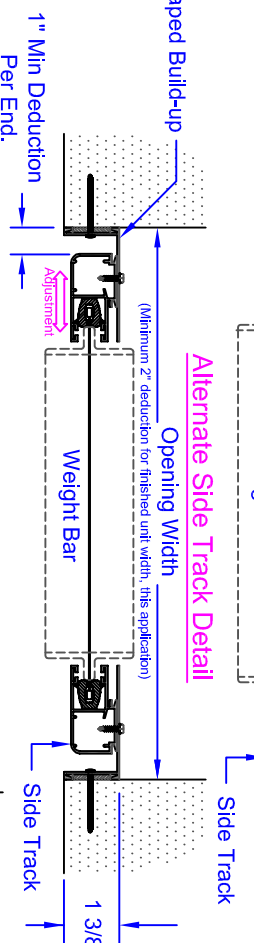

Horizon 5000 Installation Specification

Inside Mount, Under Header, Standard Side Tracks

Front View
Narrowest Inside Width.
Maximum Width 19' 6"

Side View **Cassette & Weight Bar**

Side Track Detail

Alternate Side Track Detail

- Operators**
- * Single channel hand-held remote control.
 - * Multi-channel hand-held remote control.
 - * Somfy "myLink" app for Smart-Phone.

Mirage Retractable Screen Systems		General	Quantity	Title/View, description, material, dimension etc.	Article No./Reference
Designed by	Approved by - date	Designed by	Approved by - date	Revision	Scale
Mirage Screen Systems		Mirage Screen Systems		H5000-1	1"
				H5000-1	1"