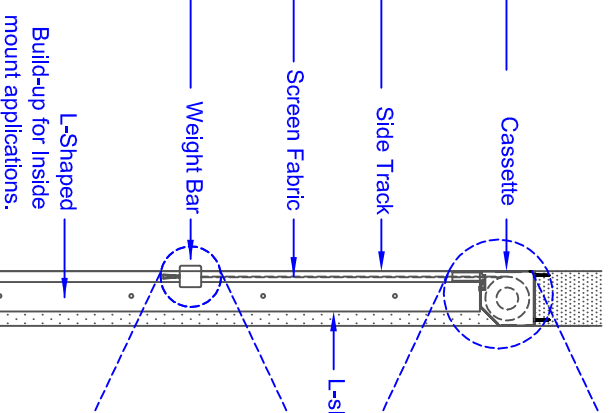

Horizon 5000 Installation Specification

Inside Mount, Under Header, Standard Side Tracks

Front View
Narrowest Inside Width.
Maximum Width 19' 6"

Side View **Cassette & Weight Bar**

Side Track Detail

Alternate Side Track Detail

- Operators**
- * Single channel hand-held remote control.
 - * Multi-channel hand-held remote control.
 - * Somfy "myLink" app for Smart-Phone.

Mirage Retractable Screen Systems		General	Quantity	Title/View, description, material, dimension etc.	Article No./Reference
Designed by	Approved by - date	Designed by	Approved by - date	Revision	Scale
Mirage Screen Systems		Mirage Screen Systems		H5000-1	1"
				H5000-1	1"