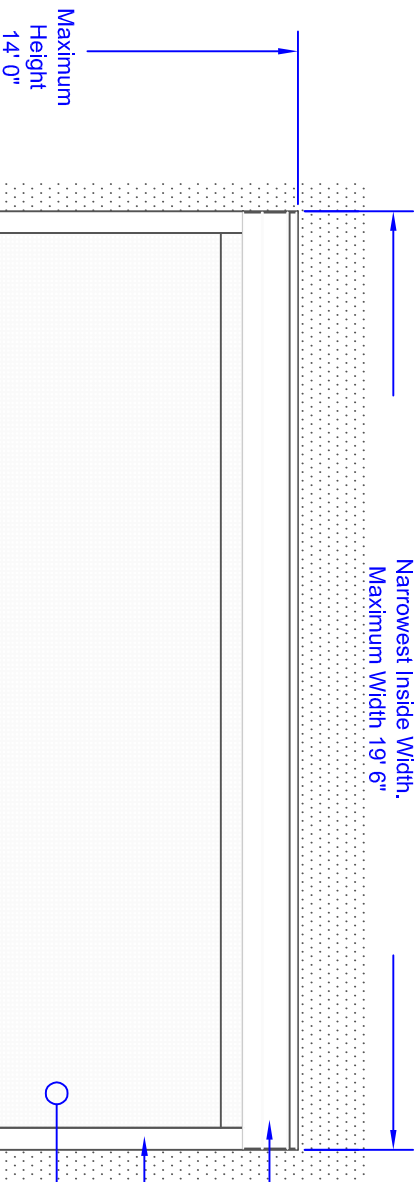

Horizon 5000 Installation Specification

Inside Mount, Under Header, Standard Side Tracks

Front View
Narrowest Inside Width.
Maximum Width 19' 6"

Side View **Cassette & Weight Bar**

Side Track Detail

Alternate Side Track Detail

- Operators**
- * Single channel hand-held remote control.
 - * Multi-channel hand-held remote control.
 - * Somfy "myLink" app for Smart-Phone.

Mirage Retractable Screen Systems		General	Quantity	Title/View, description, material, dimension etc.	Article No./Reference
Designed by	Approved by - date	Designed by	Approved by - date	Revision	Scale
Mirage Screen Systems		Mirage Screen Systems		H5000-1	1"
				H5000-1	1"