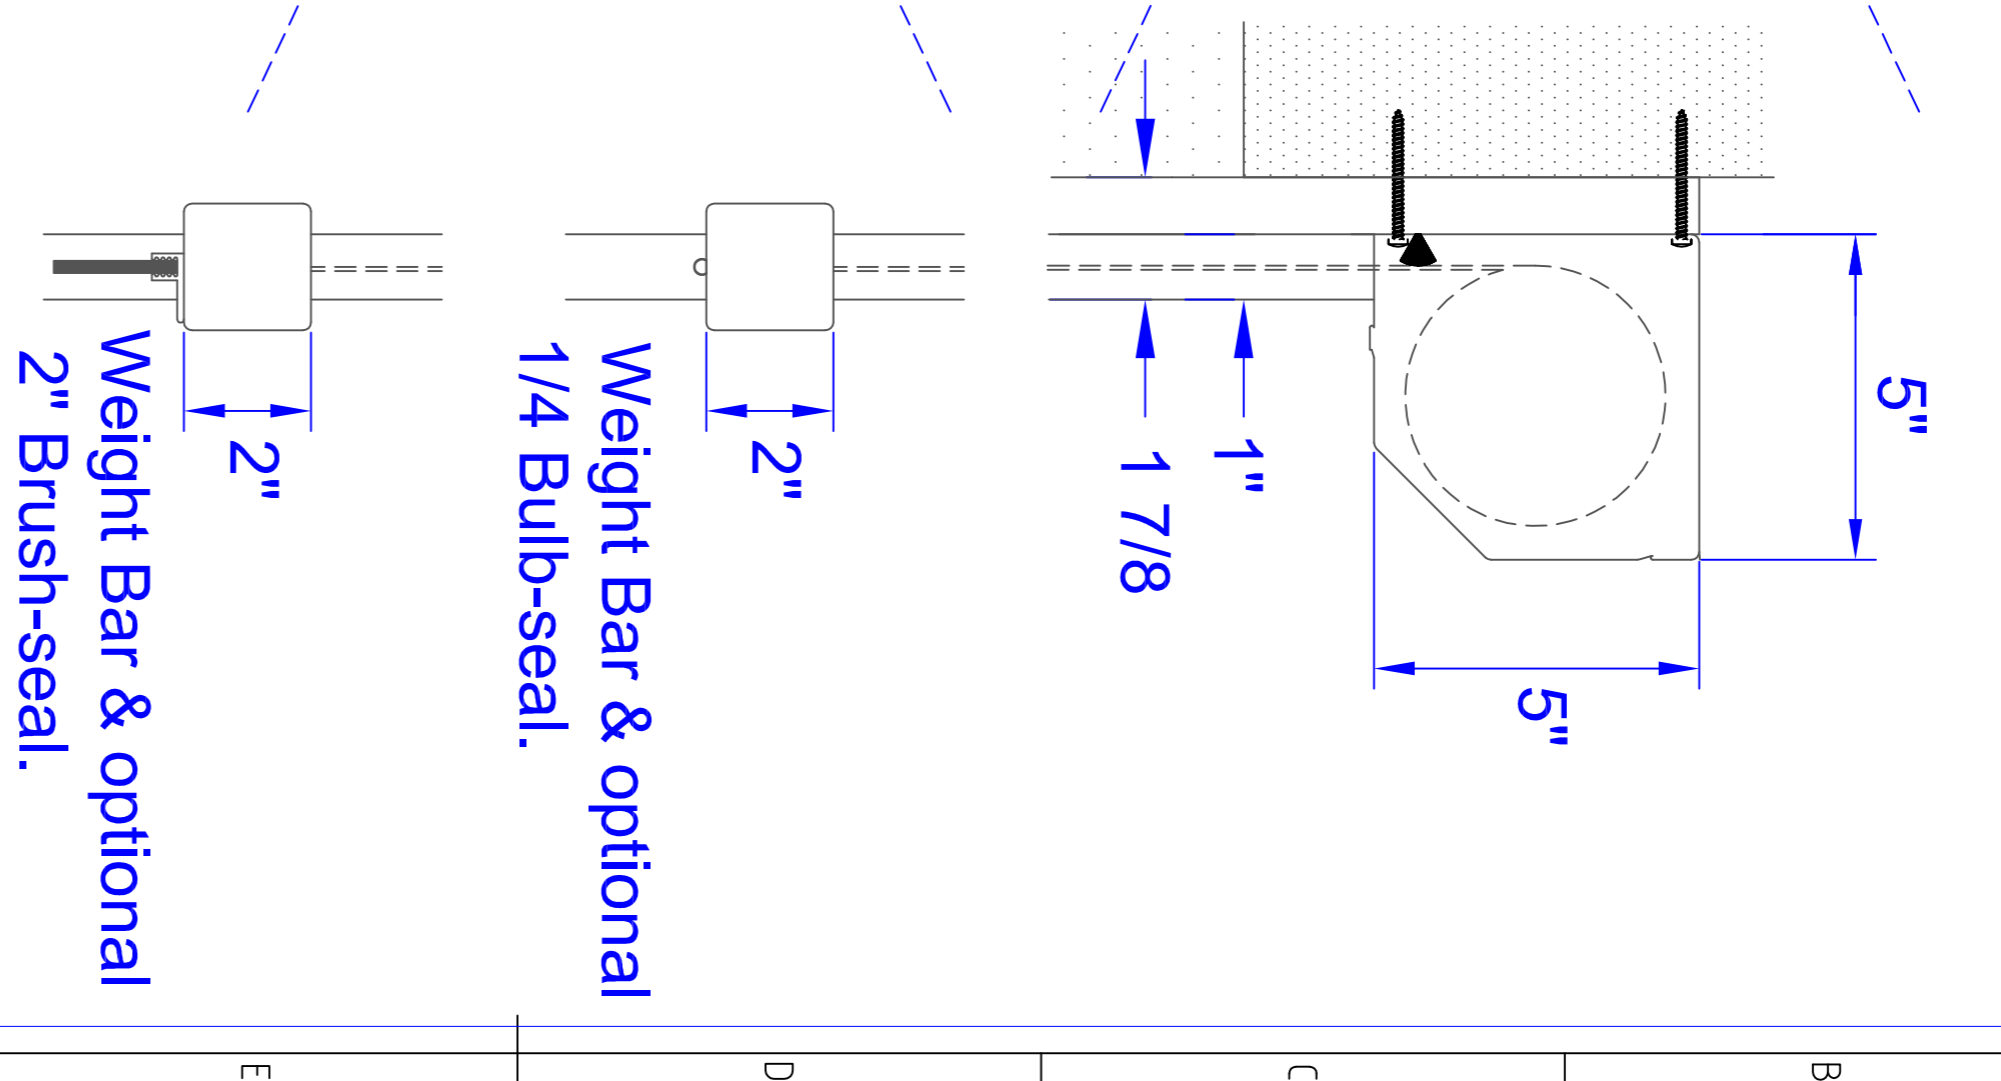

## Surface Mount, Above Header, Standard Side Tracks

### Side View

### Cassette & Weight Bar Detail