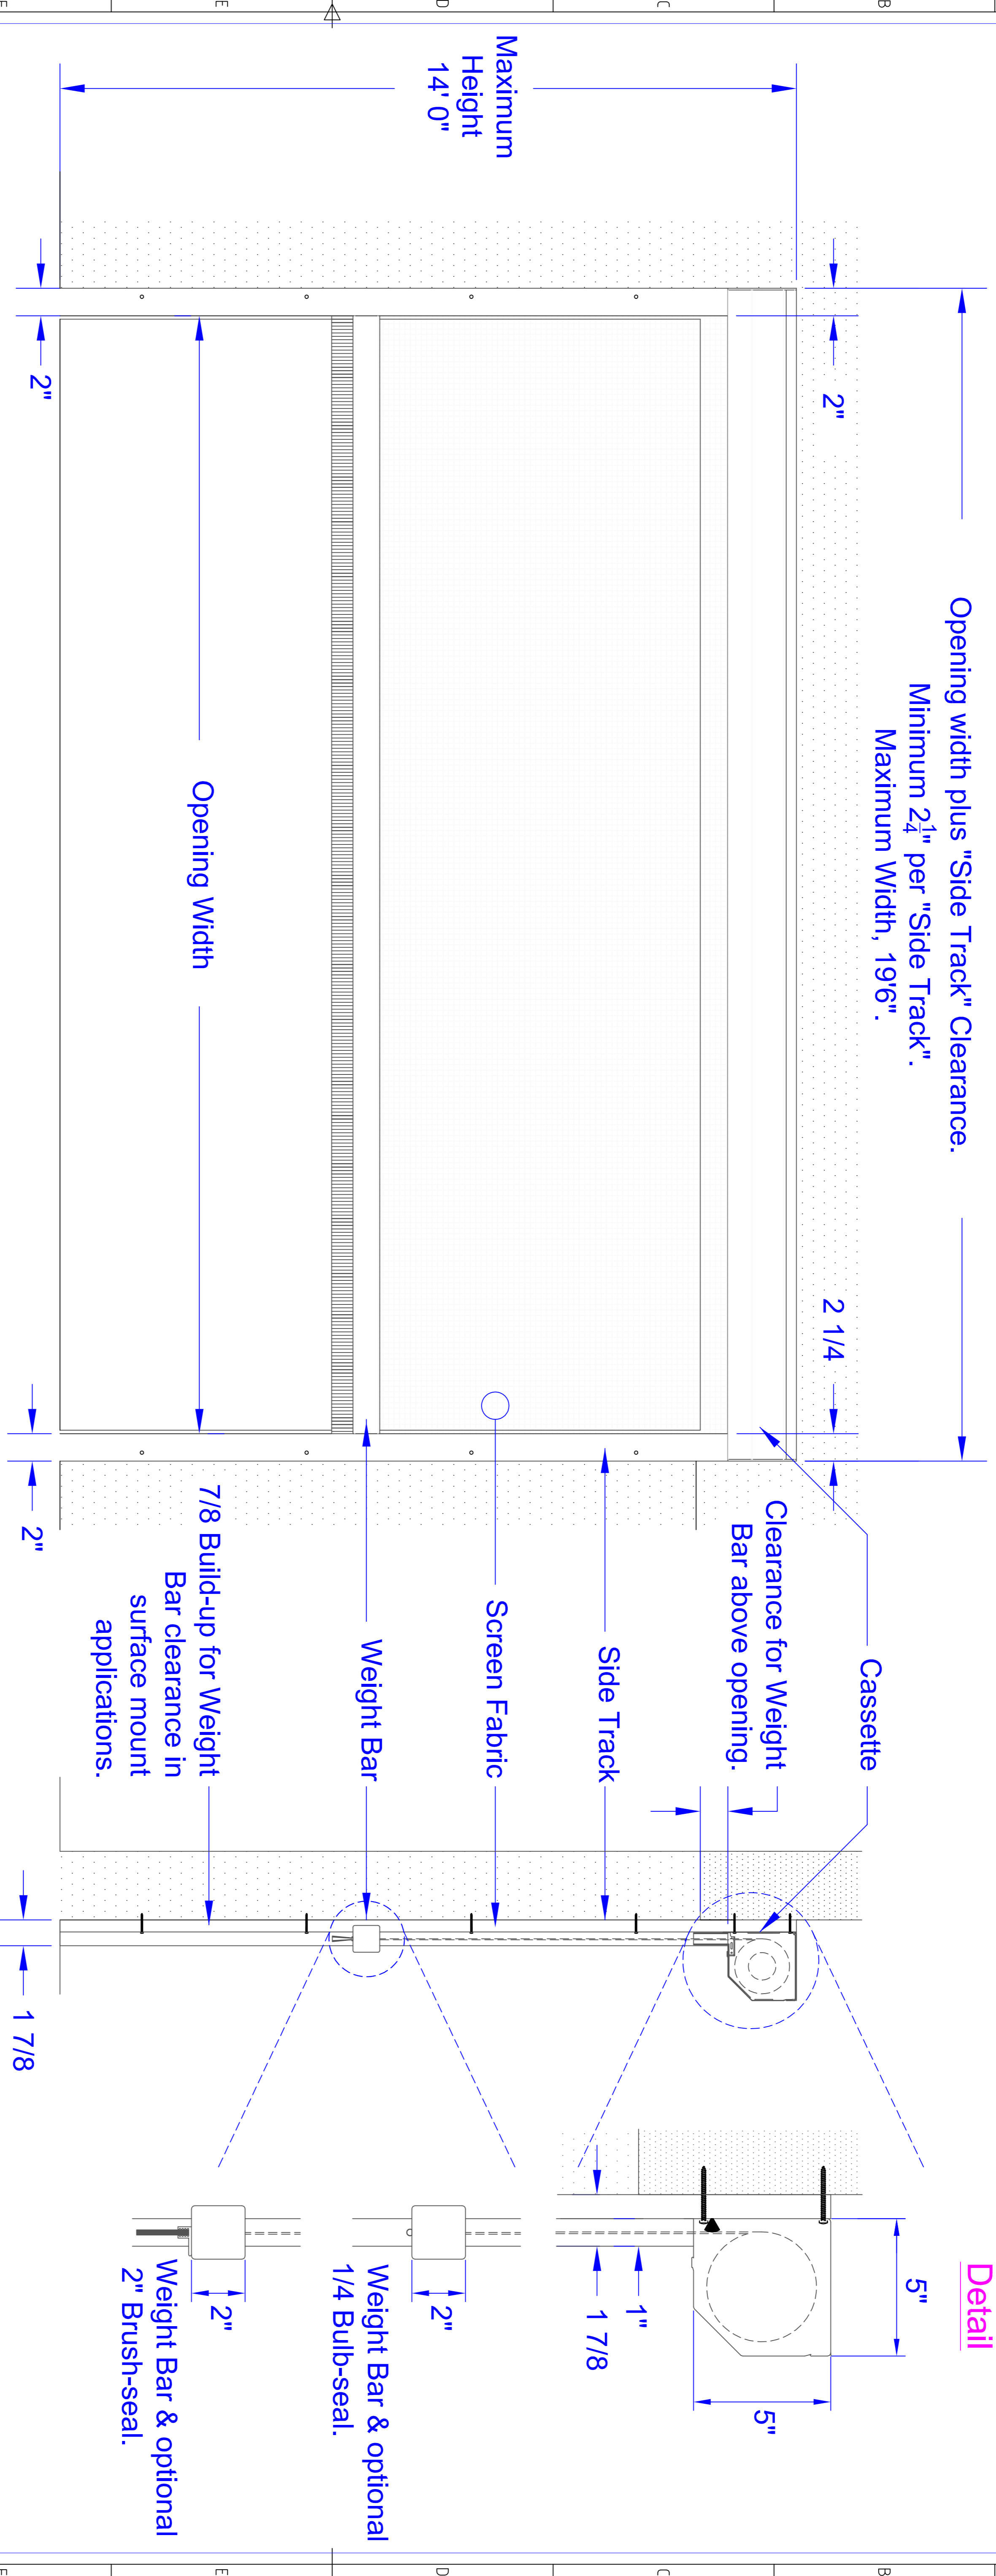

# Horizon 5000 Installation Specification

## Surface Mount, Above Header, Standard Side Tracks

### Side View

### Cassette & Weight Bar Detail