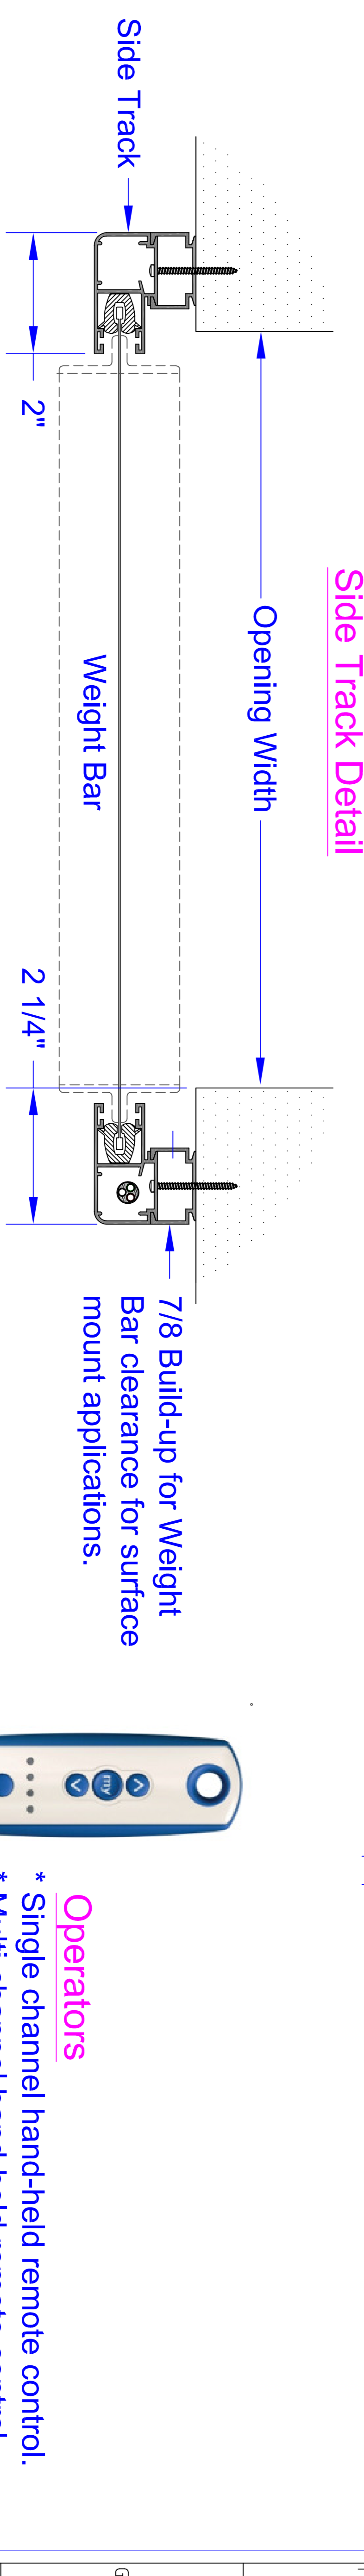

# Horizon 5000 Installation Specification

## Surface Mount, Above Header, Standard Side Tracks

### Front View

### Side View