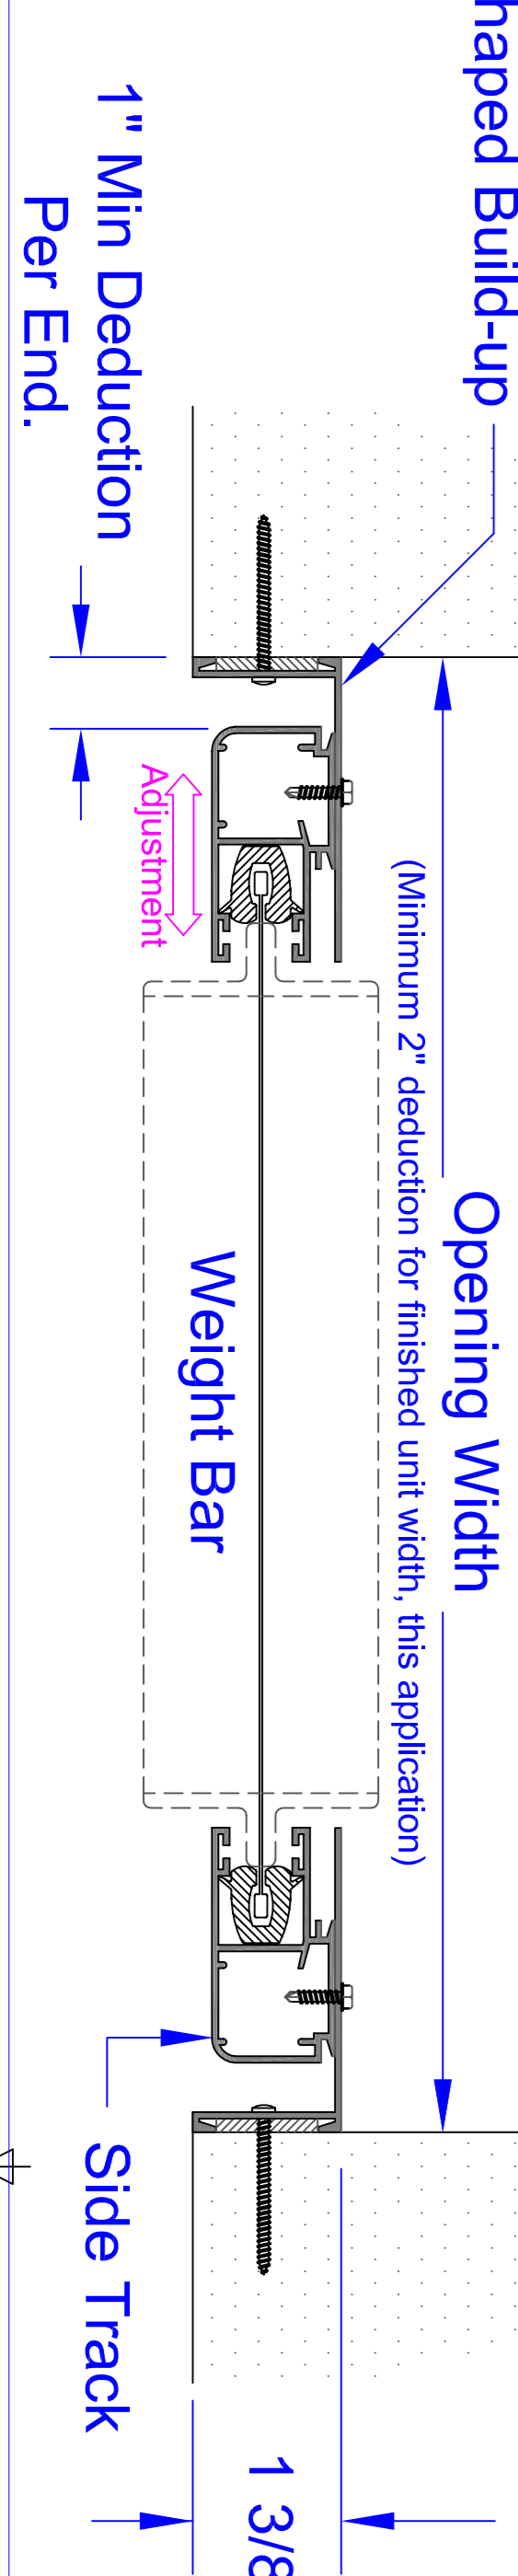

Horizon 5000 Installation Specification

Inside Mount, Under Header, Standard Side Tracks - Manual Crank Operator

Front View

Narrowest Inside Width.
Maximum Width 19' 6"

Maximum Height
14' 0"

Side View

Cassette & Weight Bar Detail

Side Track Detail

Alternate Side Track Detail

- Operators**
- * Manual crank operator.
 - * Optional fixed or removable crank handle
 - * Optional crank locations

Mirage
Retractable Screen Systems

Item#	Quantity	Title/Name, designation, material, dimension etc	Article No./Reference
Designed by Peter Siemens	Checked by PS	Approved by - date PS - 07/05/2016	Filename H5000 Inside
Mirage Screen Systems			Date 07/05/2016
H5000 Inside Mount			Scale 1:1
H5000-I			Edition 1
Sheet			2/1