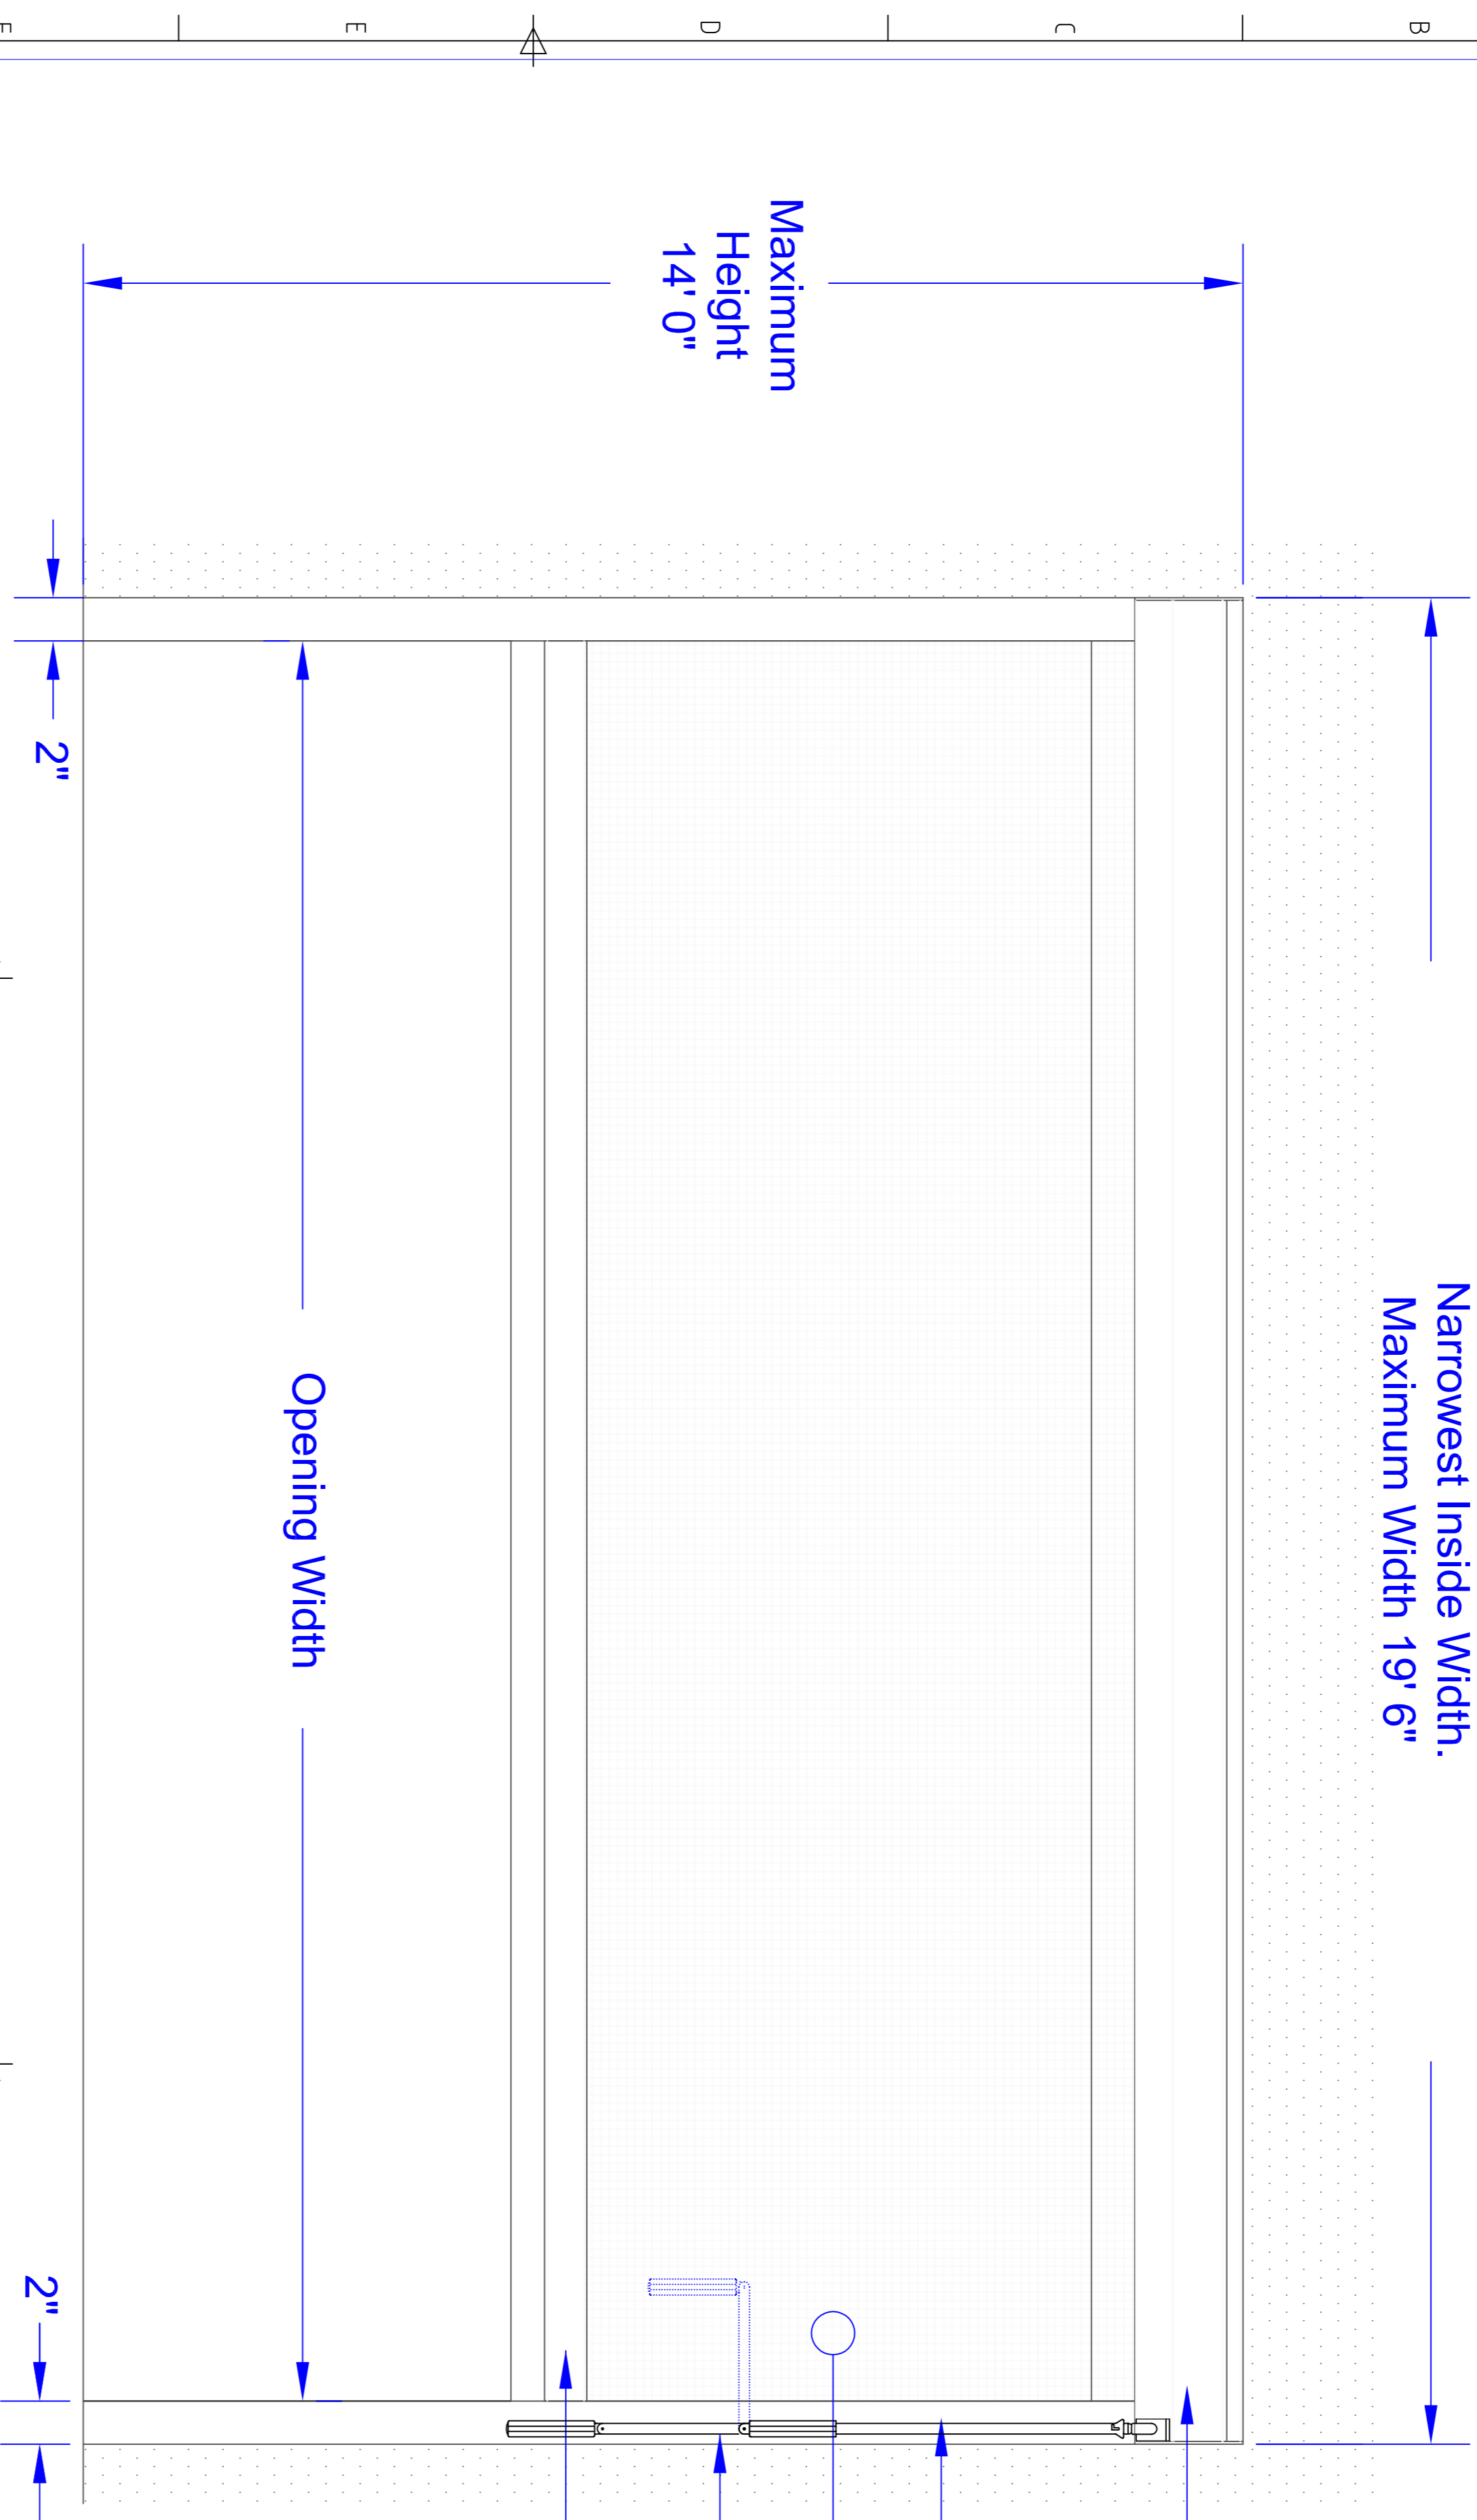

Horizon 5000 Installation Specification

Inside Mount, Under Header, Standard Side Tracks - Manual Crank Operator

Front View

Narrowest Inside Width.
Maximum Width 19' 6"

Maximum Height
14' 0"

Side View

Cassette & Weight Bar Detail

Side Track Detail

Alternate Side Track Detail

- Operators**
- * Manual crank operator.
 - * Optional fixed or removable crank handle
 - * Optional crank locations

Mirage
Retractable Screen Systems

Item#	Quantity	Title/Name, designation, material, dimension etc	Article No./Reference
Designed by Peter Siemens	Checked by PS	Approved by - date PS - 07/05/2016	Filename H5000 Inside
Mirage Screen Systems			Date 07/05/2016
H5000 Inside Mount			Scale 1:1
H5000-I			Edition 1
Sheet			2/1