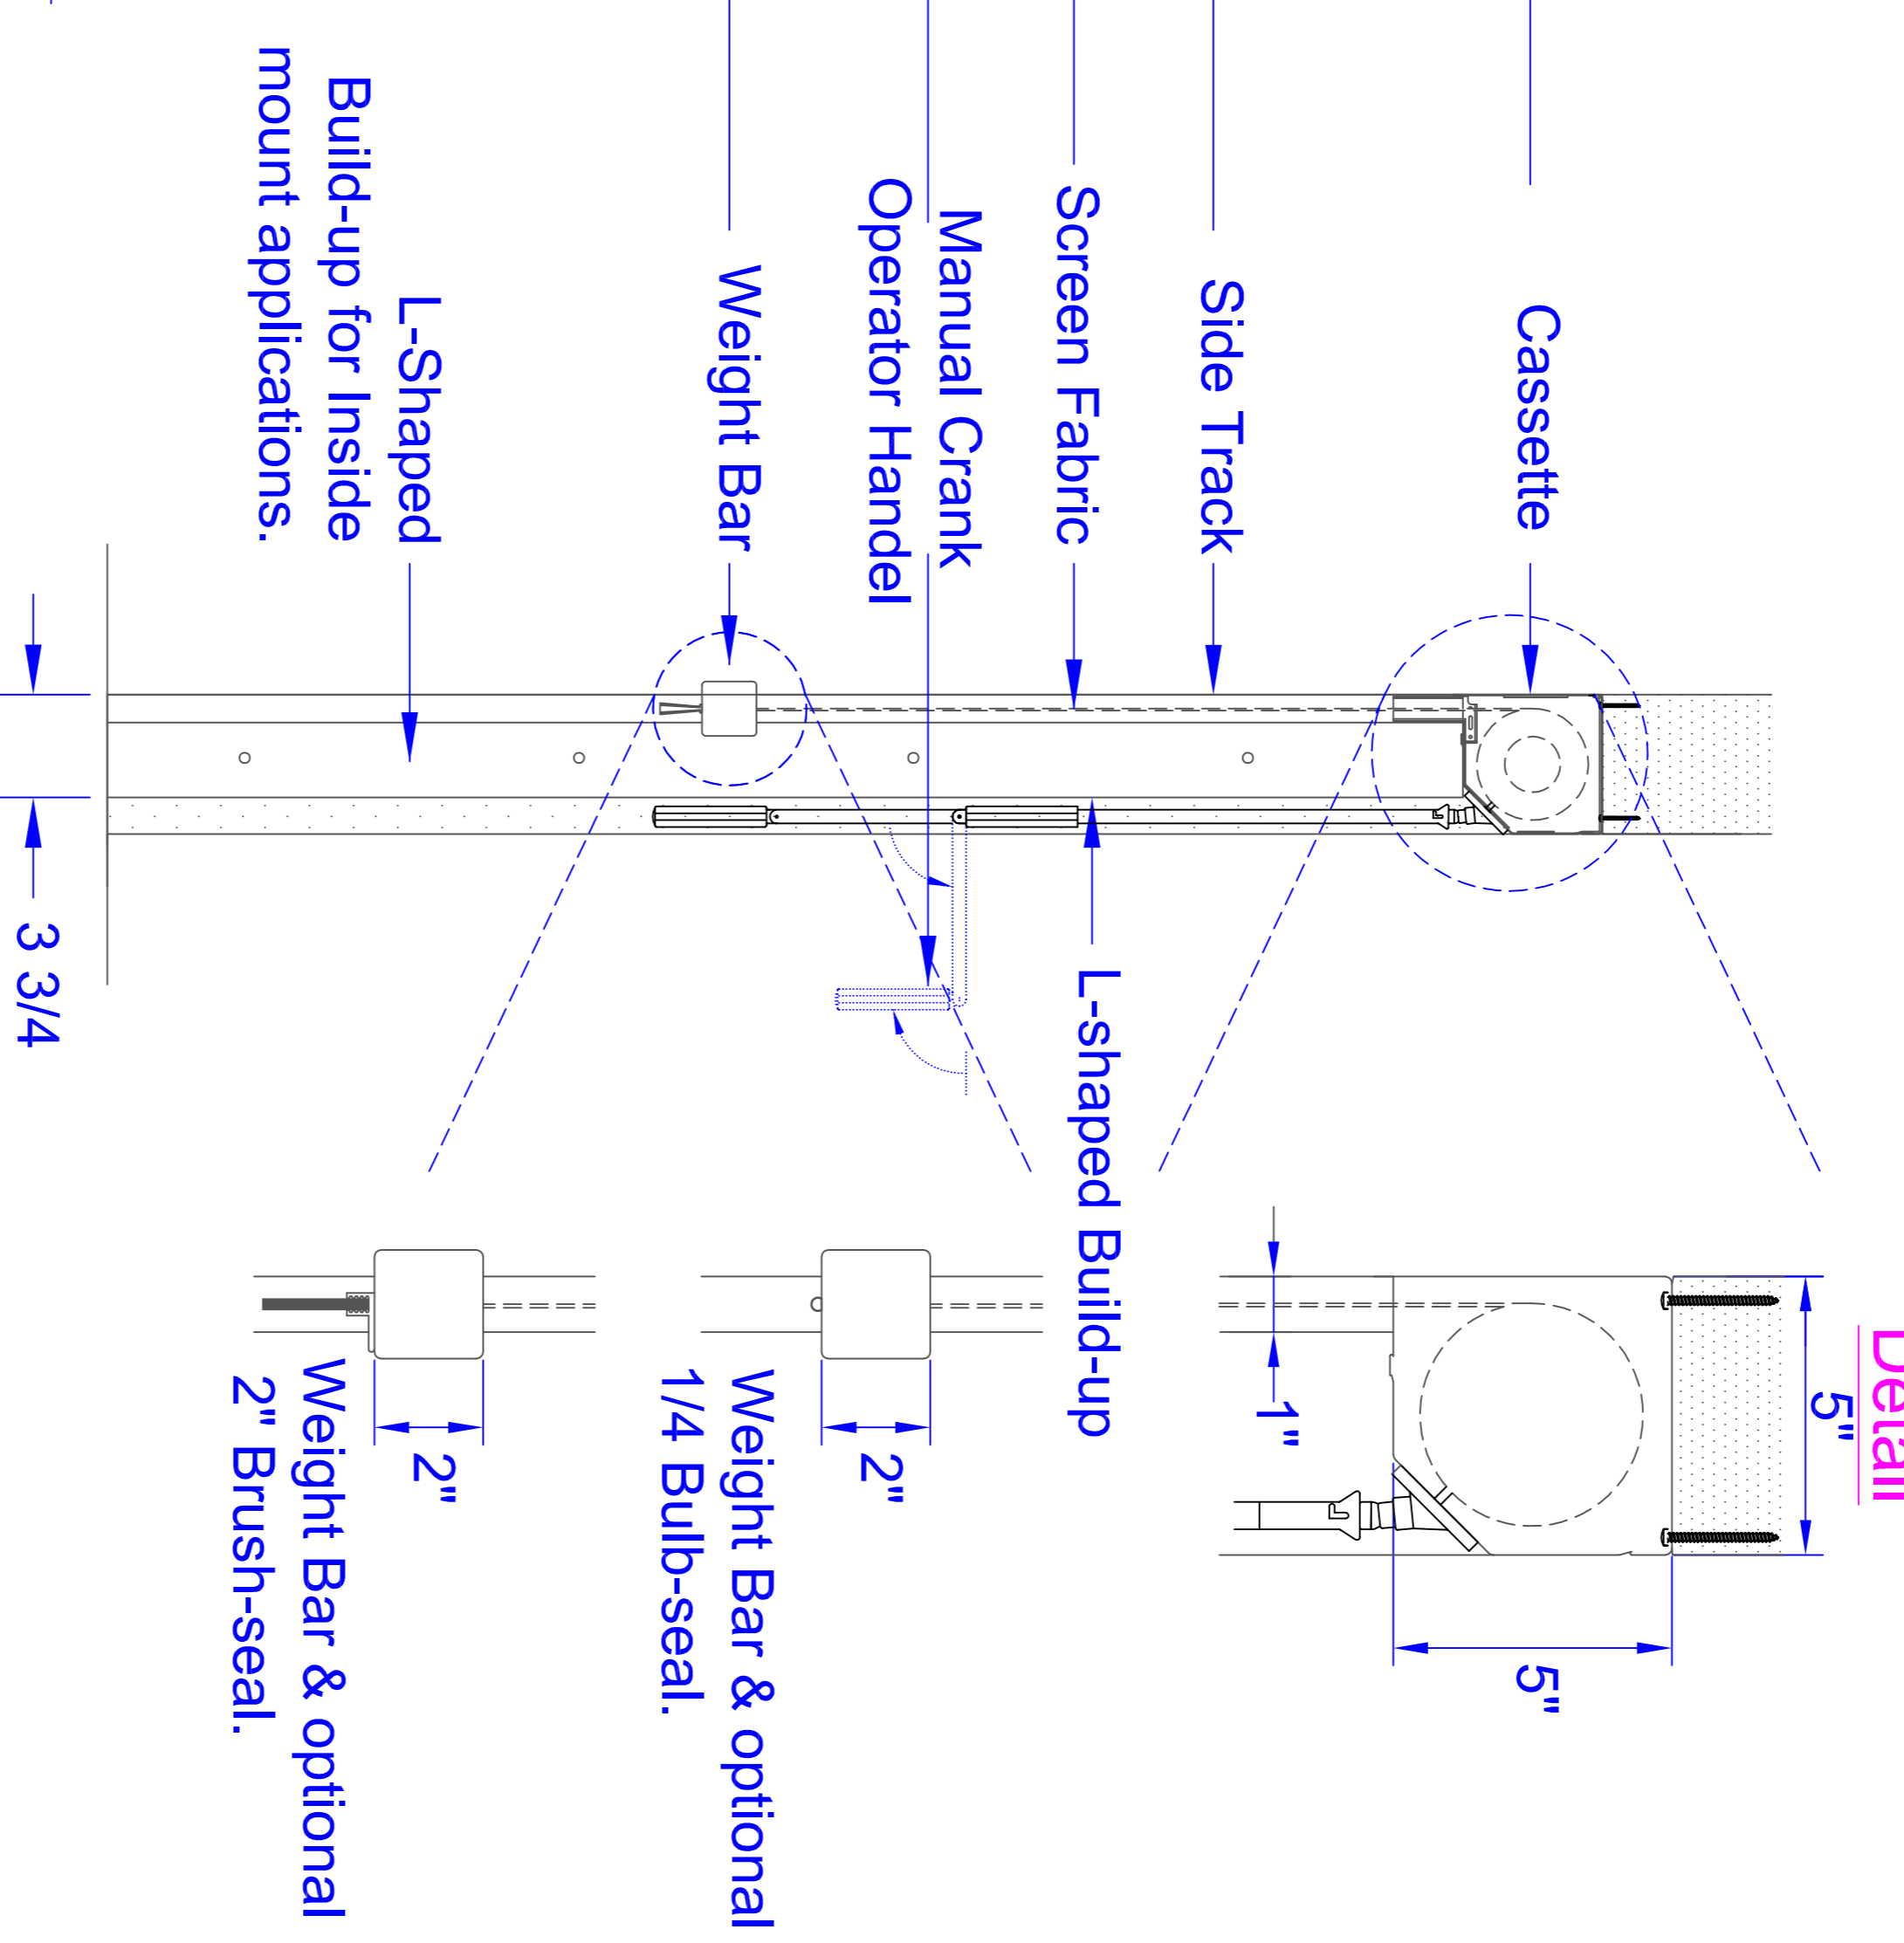

Horizon 5000 Installation Specification

Inside Mount, Under Header, Standard Side Tracks - Manual Crank Operator

Front View

Narrowest Inside Width.
Maximum Width 19' 6"

Maximum Height
14' 0"

Side View

Cassette & Weight Bar Detail

Side Track Detail

Alternate Side Track Detail

- Operators**
- * Manual crank operator.
 - * Optional fixed or removable crank handle
 - * Optional crank locations

Mirage
Retractable Screen Systems

Item#	Quantity	Title/Name, designation, material, dimension etc	Article No./Reference
Designed by Peter Siemens	Checked by PS	Approved by - date PS - 07/05/2016	Filename H5000 Inside
Mirage Screen Systems			Date 07/05/2016
H5000 Inside Mount			Scale 1:1
H5000-I			Edition 1
Sheet			2/1