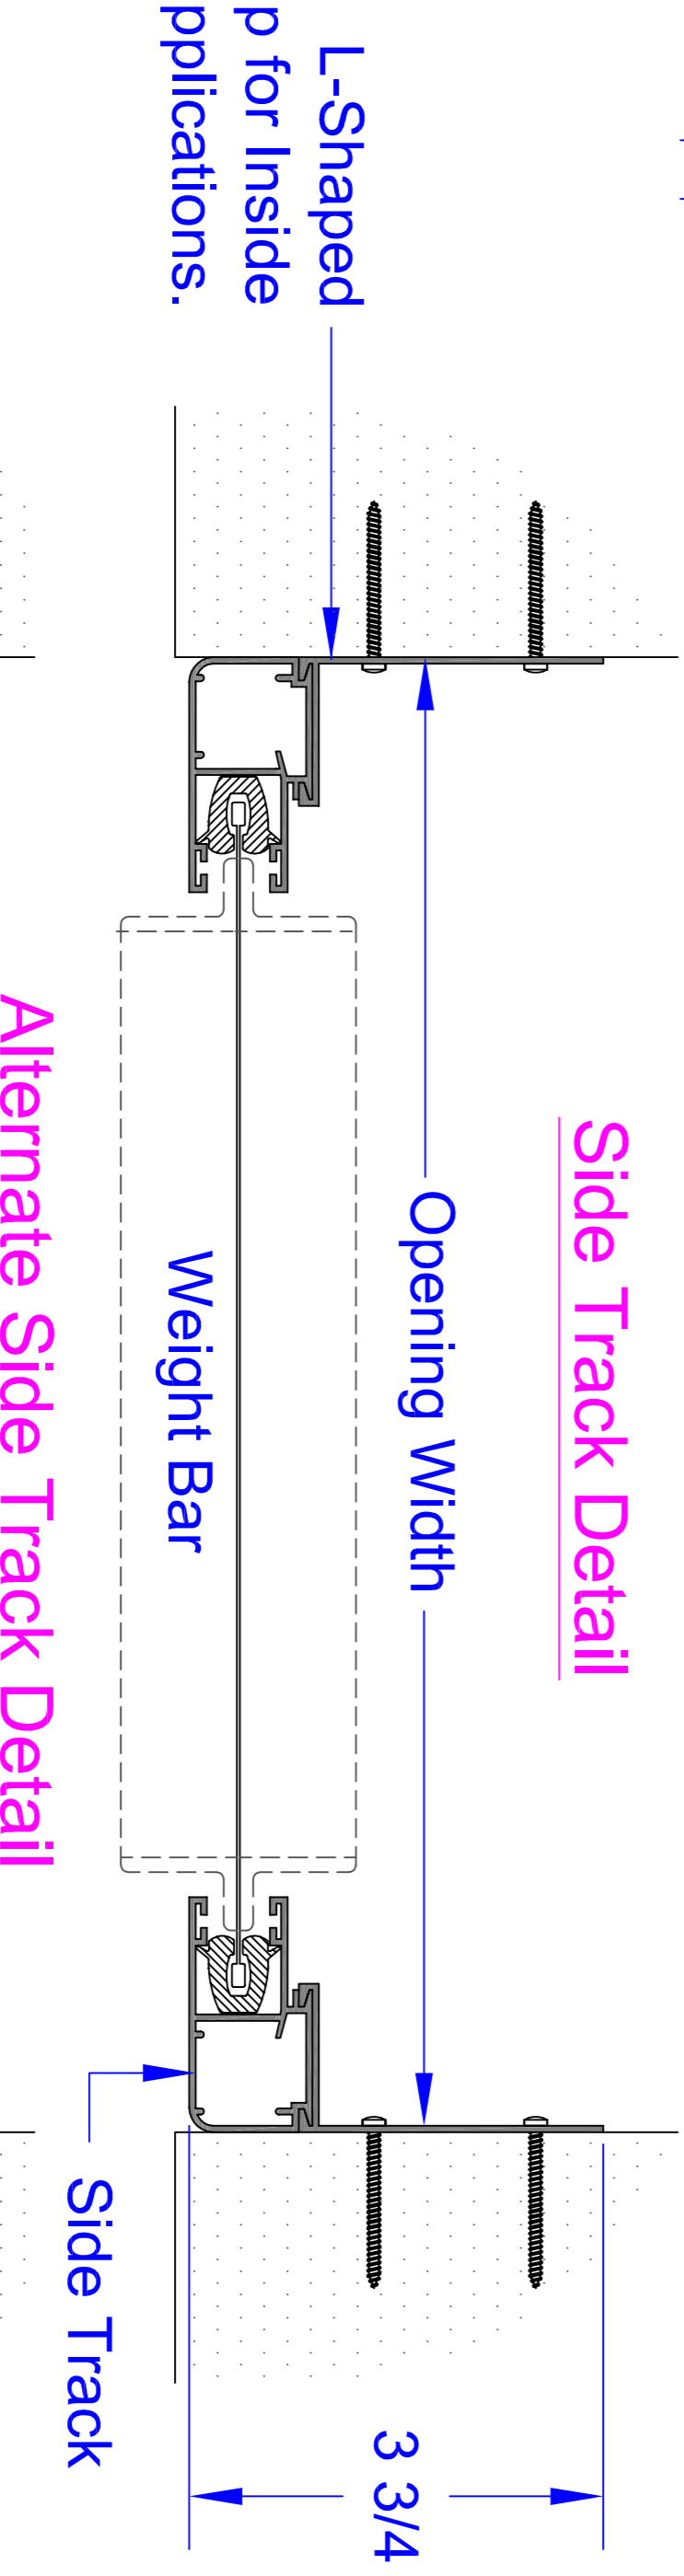

Horizon 5000 Installation Specification

Inside Mount, Under Header, Standard Side Tracks - Manual Crank Operator

Front View

Narrowest Inside Width.
Maximum Width 19' 6"

Maximum Height
14' 0"

Side View

Cassette & Weight Bar Detail

Side Track Detail

Alternate Side Track Detail

- Operators**
- * Manual crank operator.
 - * Optional fixed or removable crank handle
 - * Optional crank locations

Mirage
Retractable Screen Systems

Item#	Quantity	Title/Name, designation, material, dimension etc	Article No./Reference
Designed by Peter Siemens	Checked by PS	Approved by - date PS - 07/05/2016	Filename H5000 Inside
Mirage Screen Systems			Date 07/05/2016
H5000 Inside Mount			Scale 1:1
H5000-I			Edition 1
Sheet			2/1