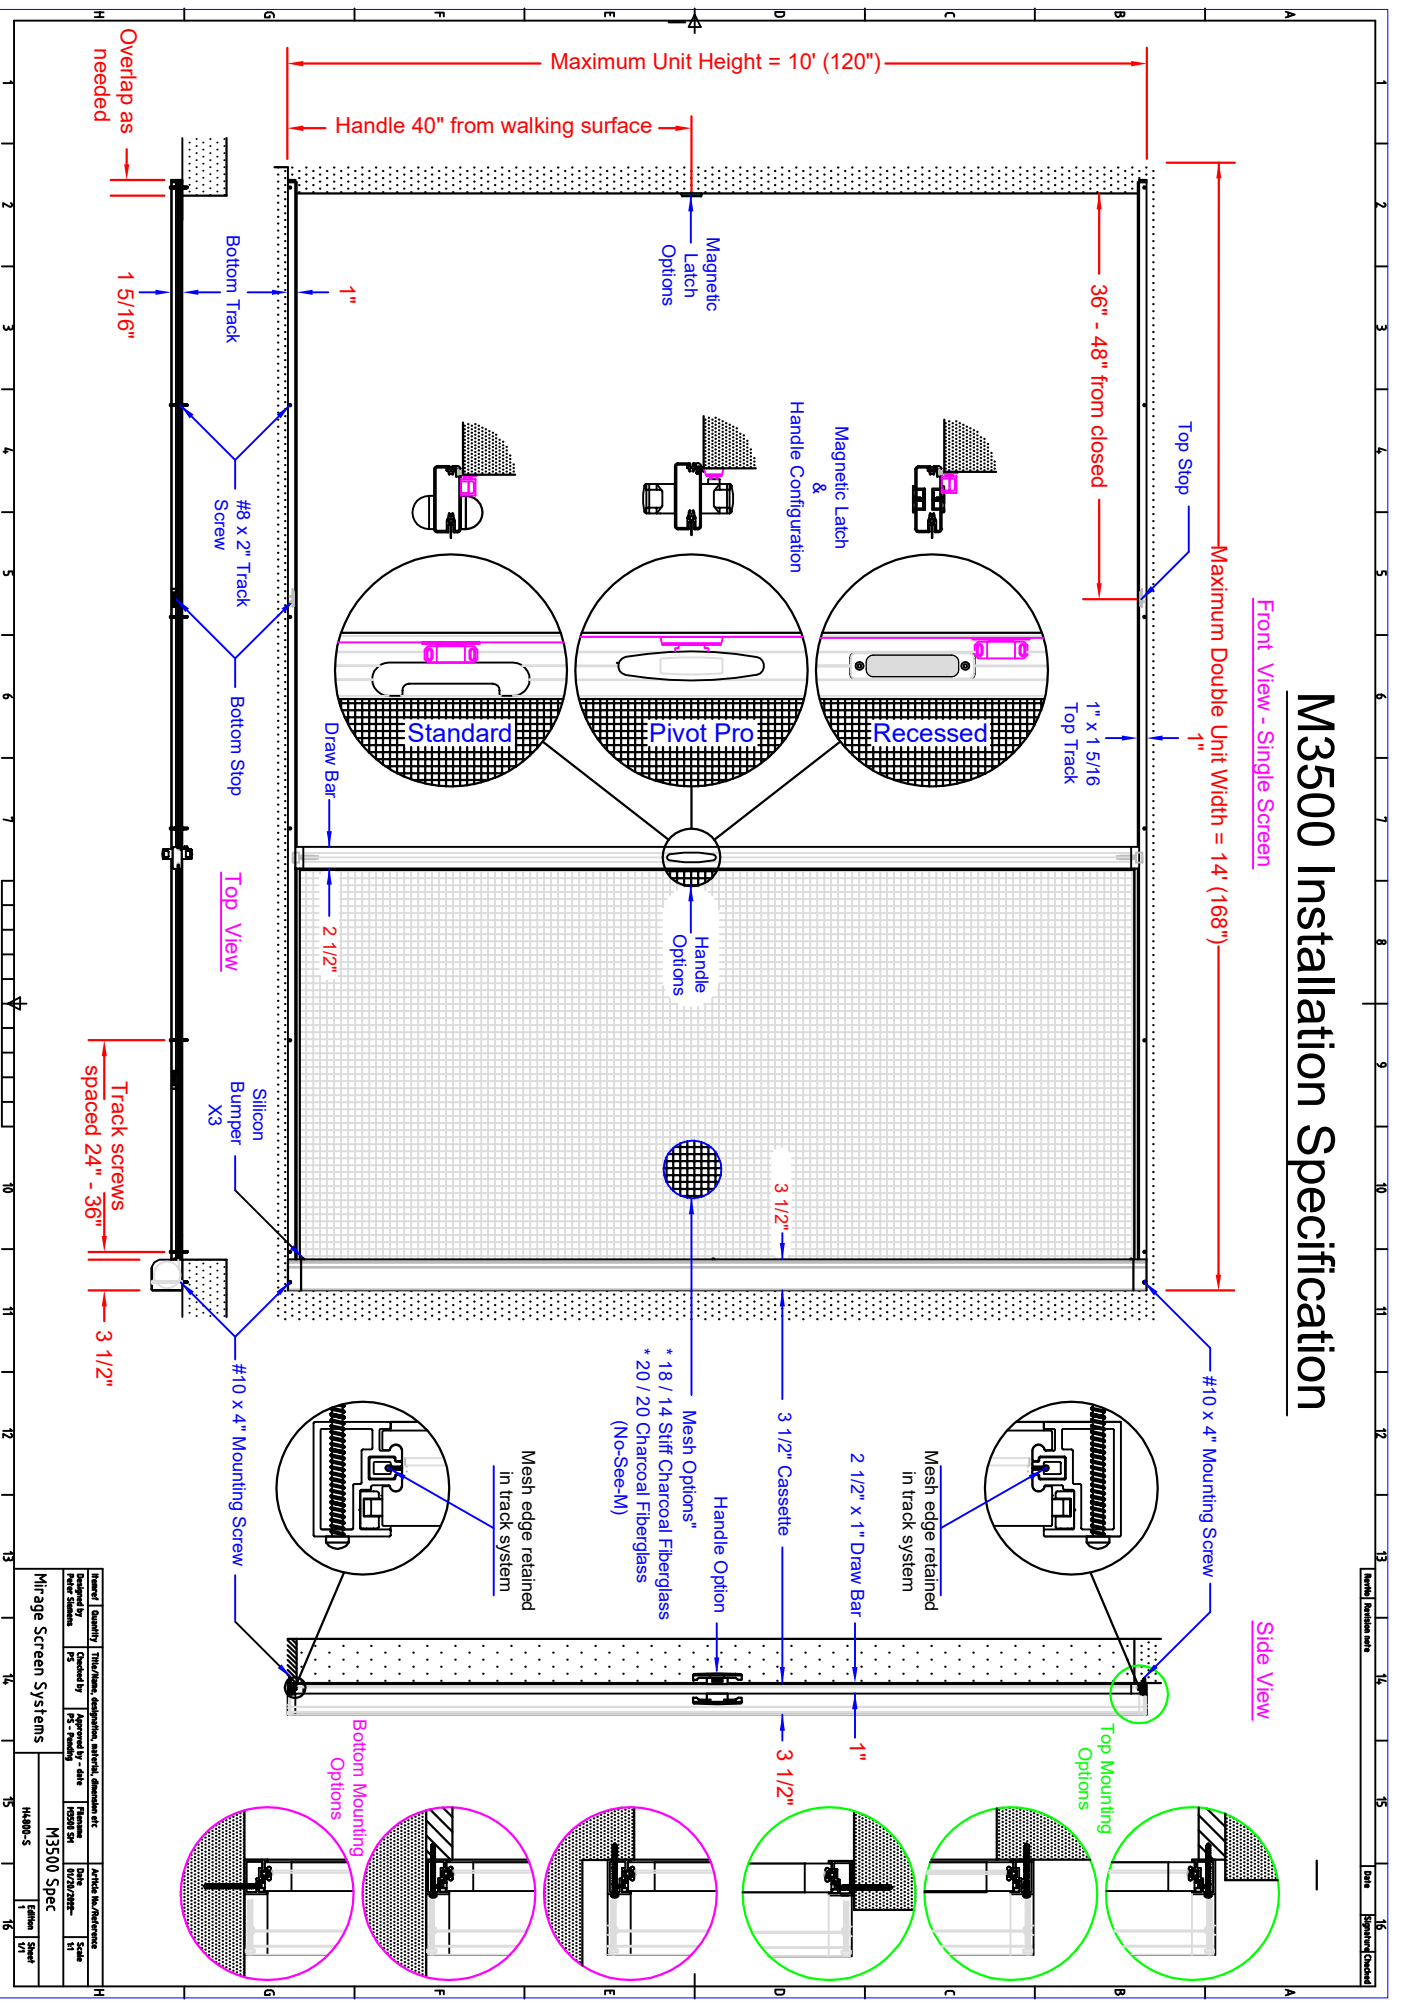

# M3500 Installation Specification

Front View - Single Screen

Side View

Drawn By	Quantity	Title/Notes	Approved By	Date
Checked by	PS	PS	PS	PS
Approved by	PS	PS	PS	PS
Checked by	PS	PS	PS	PS
Approved by	PS	PS	PS	PS
Checked by	PS	PS	PS	PS
Approved by	PS	PS	PS	PS

Mirage Screen Systems  
M3500 Spec  
H400-S  
Scale: 1/16"