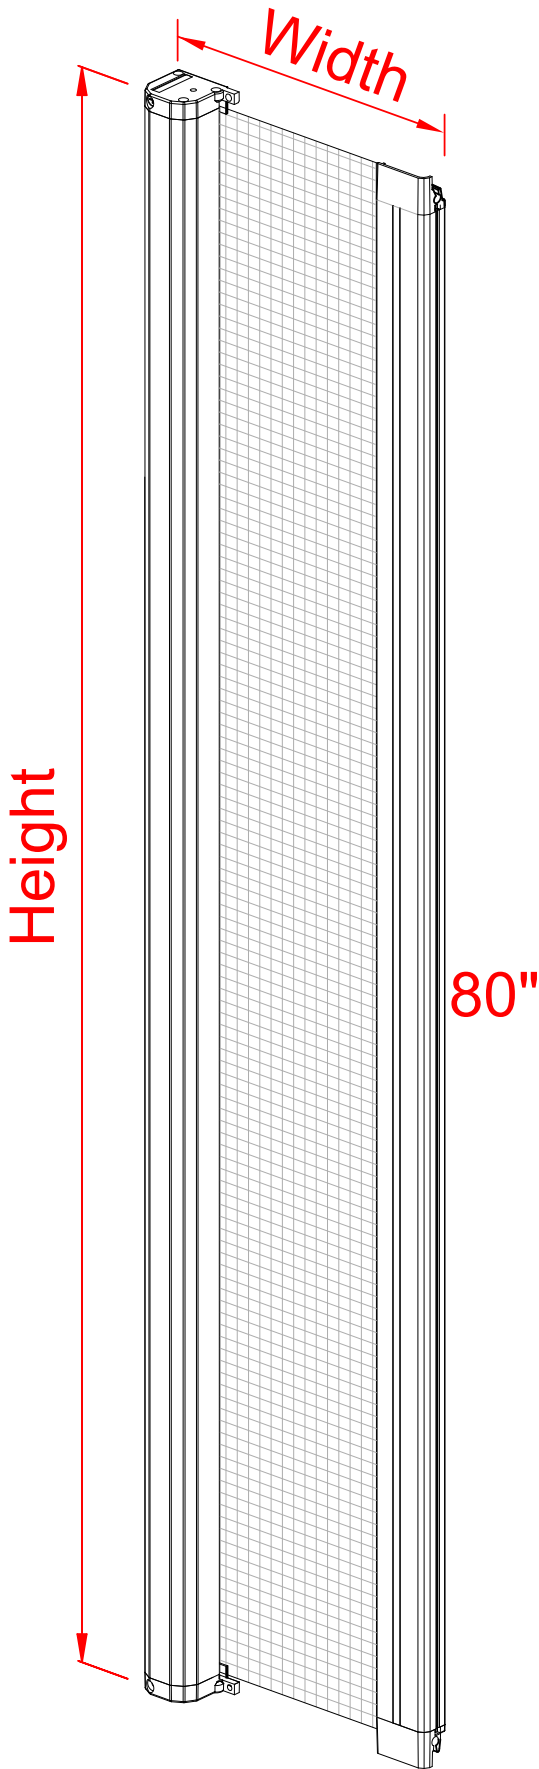

# Mirage Retractable Screen Details - Door Hardware

## HARDWARE AND PARTS SUPPLIED WITH UNIT

Handle & Plugs

Magnet & Strike Plate

Track

Stick-on Bumpers

## Fasteners

6 - Track and Magnet Screws

6 - Self Drilling Track and Magnet Screws

2 - Strike Plate - Pull Bar Screws

2 - Strike Plate - Wood Screws

2 - Handle Screws

2 - Housing Screws