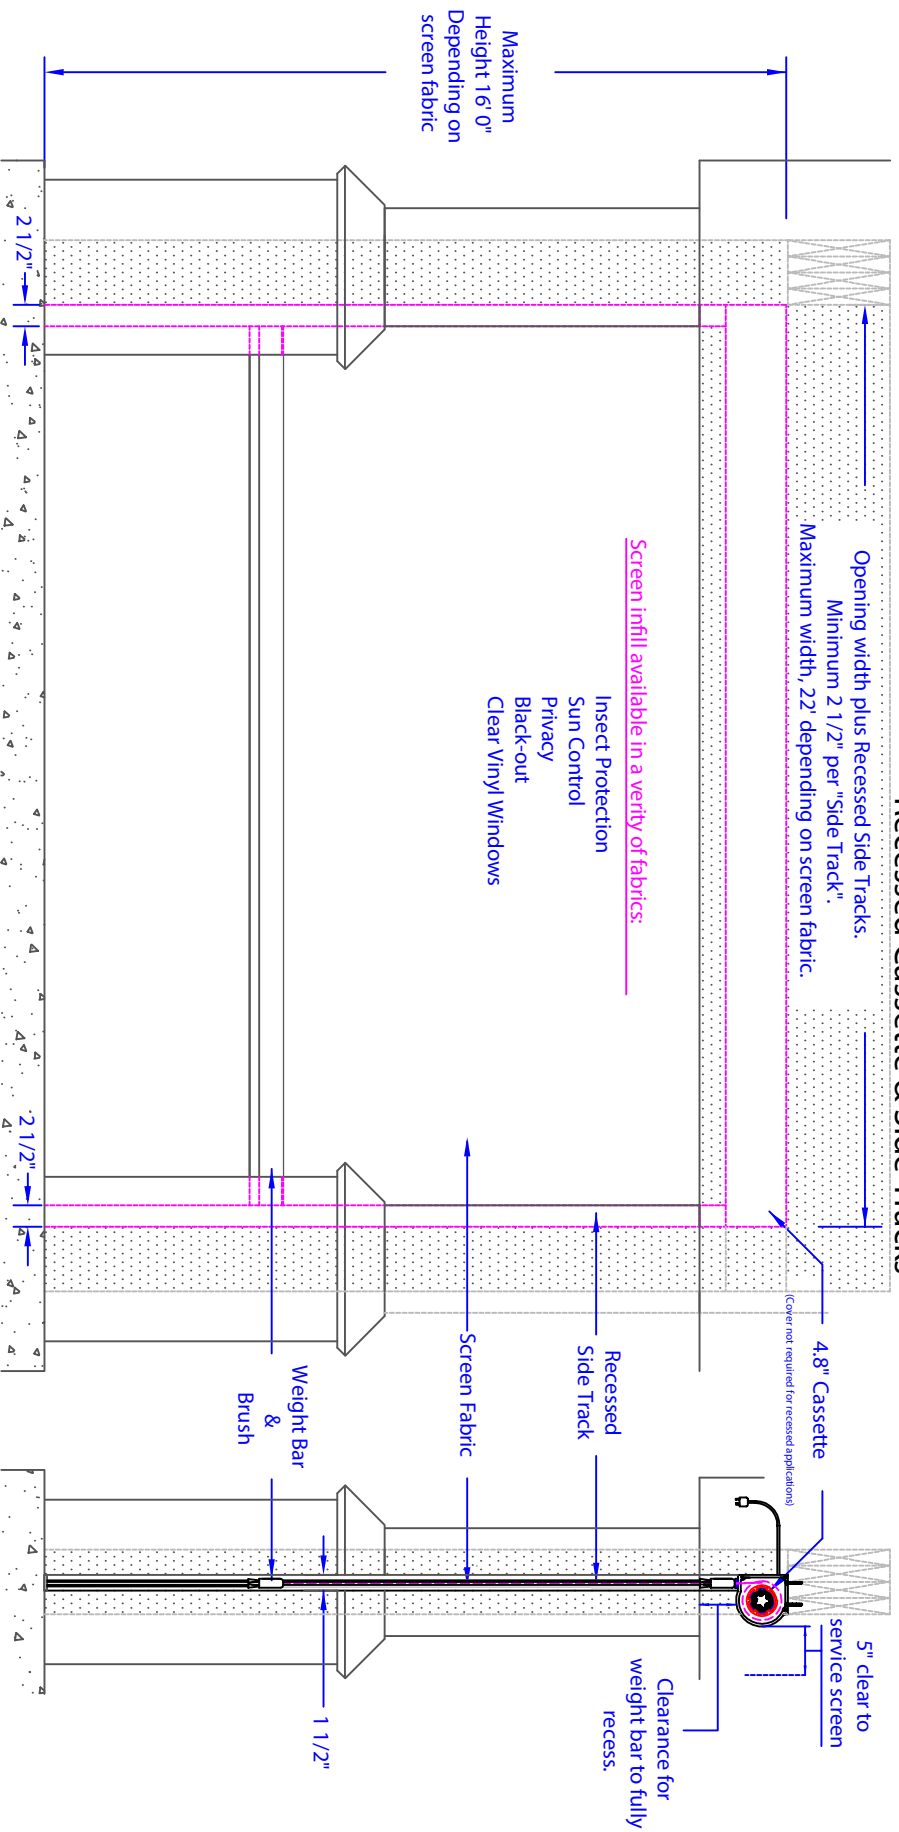

Horizon 4800 Installation Specification

Recessed Cassette & Side Tracks

- Motor**
- * 120V AC 60Hz "Somfy" Motor
 - * Index Protection Rating: IP 44
 - * Rated Current 1.3A to 2.1A
 - * c/w Object detection or clutch
- Operators**
- * Single channel hand-held remote control.
 - * Multi-channel hand-held remote control.
 - * Somfy "myLink" app for smart-phone.
 - * Compatible for home automation systems

General	Quantity	Title/Name, description, material, dimension etc.	Article No./Reference
Designed by	Approved by	Drawn by	Scale
Checked by	Checked by	Checked by	Scale
Drawn by	Drawn by	Drawn by	Scale
Mirage Screen Systems	H4800 Recessed Mount	H4800-R1	1:1
			Sheet 1/1