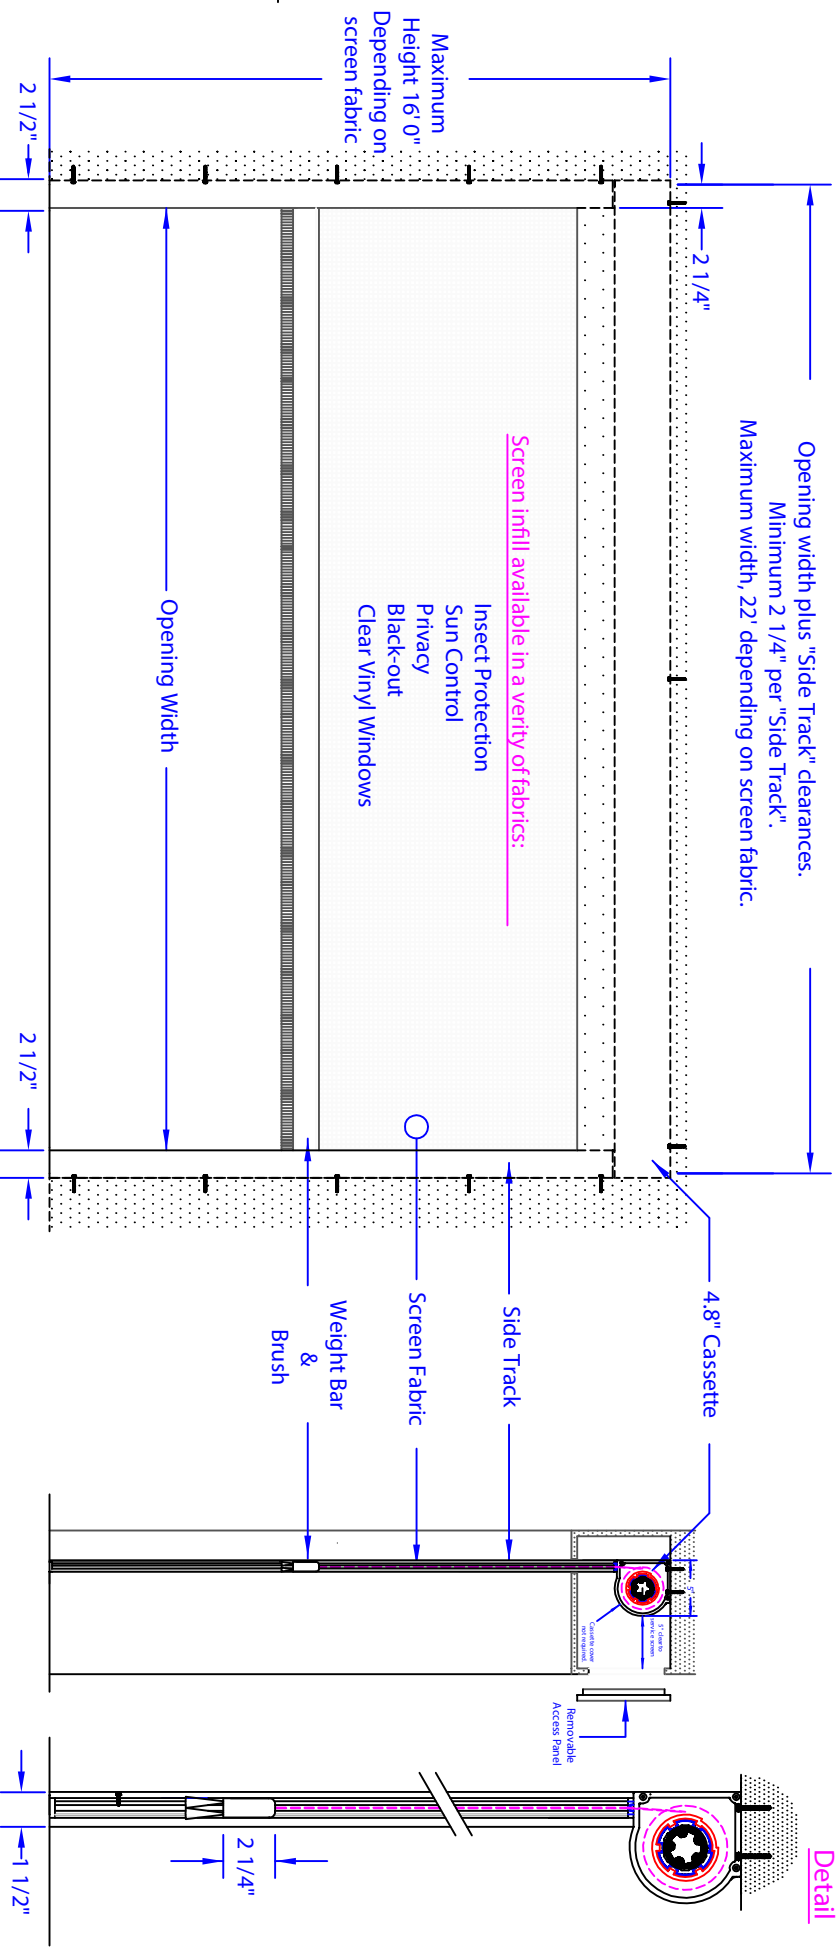

Horizon 4800 Installation Specification

Recessed Cassette & Side Tracks

Front View

Opening width plus "Side Track" clearances.
Minimum 2 1/4" per "Side Track".
Maximum width, 22" depending on screen fabric.

Side View

Cassette & Weight Bar

Detail

Motor

- * 120V AC 60Hz "Somfy" Motor
- * Index Protection Rating: IP 44
- * Rated Current 1.3A to 2.1A
- * c/w Object detection or clutch
- Operators**
- * Single channel hand-held remote control.
- * Multi-channel hand-held remote control.
- * Somfy "myLink" app for smart-phone.
- * Compatible for home automation systems

General	Quantity	Title/Name, description, material, dimension etc.	Article No./Reference
Designed by	Approved by	Drawn by	Scale
Checked by	Checked by	Checked by	Scale
Mirage Screen Systems	Mirage Screen Systems	H4800 Recessed Mount	Scale
Mirage Screen Systems	H4800 R	Recessed Mount	Scale
	H4800-R	Scale	Scale